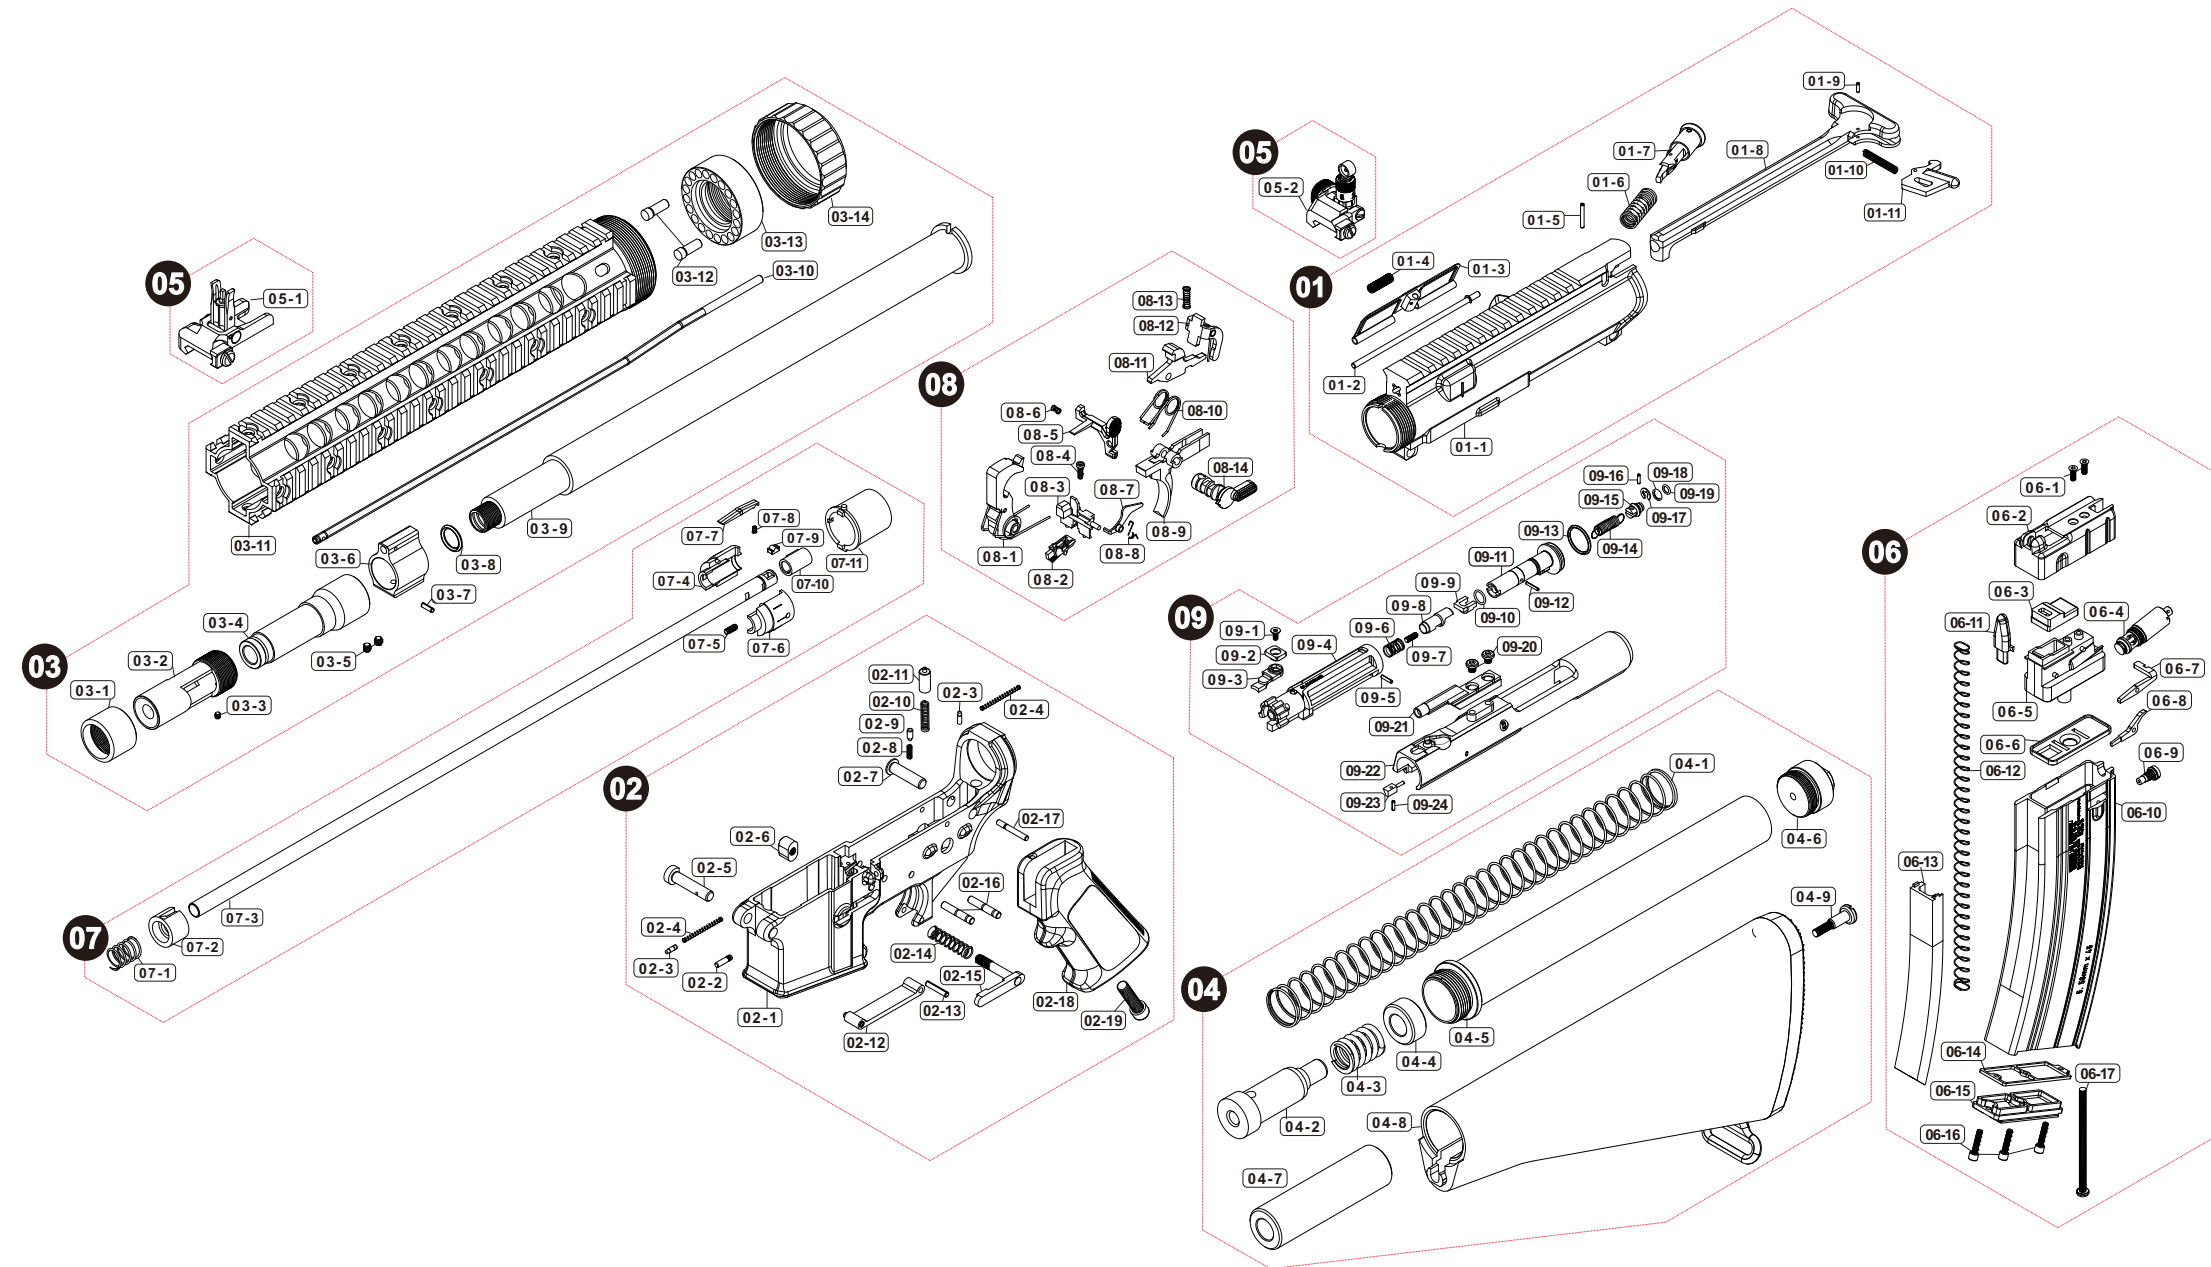

Parts List

Colt MK12 MOD1 FIX Stock (DX)

Manufactured by VegaForceCompany, Made in Taiwan. <http://www.gb-tech.com.tw>

Parts List

Colt MK12 MOD1 FIX Stock (DX)

01 UPPER RECEIVER

01-1	VG20URV010
01-2	V020ADC031
01-3	VG20ADC000
01-4	V020SPG030
01-5	PBOT021601
01-6	VG20SPG001
01-7	VG20BLT000
01-8	VG20CLR010
01-9	PBOT160601
01-10	V020SPG050
01-11	V020CLR040

02 LOWER RECEIVER

02-1	VG20LRV0H0
02-2	VG20BRB000
02-3	VG20LRV090
02-4	VG20SPG010
02-5	VG20LRV070
02-6	VG20LRV050
02-7	VG20LRV040
02-8	VG20SPG011
02-9	VG20MSY020
02-10	VG20SPG019
02-11	VG20BFR020
02-12	VG20TGD000
02-13	PBOT031601
02-14	VG20SPG008
02-15	VG20LRV030
02-16	VG20THG020
02-17	VG20BFR040
02-18	VG20GRP011
02-19	PSCW062504

03 BARREL / FOREARM

03-1	V026BRL030
03-2	V026FHR020
03-3	PSCW030303
03-4	V026FHR010
03-5	PSCW040403
03-6	V024GBK020
03-7	PBOT020801
03-8	PRIG000005
03-9	VG20BRL060
03-10	V025HGD030
03-11	V026HGD010
03-12	V026HGD020
03-13	V026HGD030
03-14	V026HGD040

04 STOCK

04-1	VG20SPG025
04-2	VG20BFR011
04-3	VG20SPG026
04-4	VG20BFR060
04-5	VG27SPC010
04-6	VG27SPC020
04-7	VG20BFR070
04-8	VG27STK000
04-9	V025STK090

05 SIGHTS

05-1	V070FST000
05-2	V020RST200

06 MAGAZINE