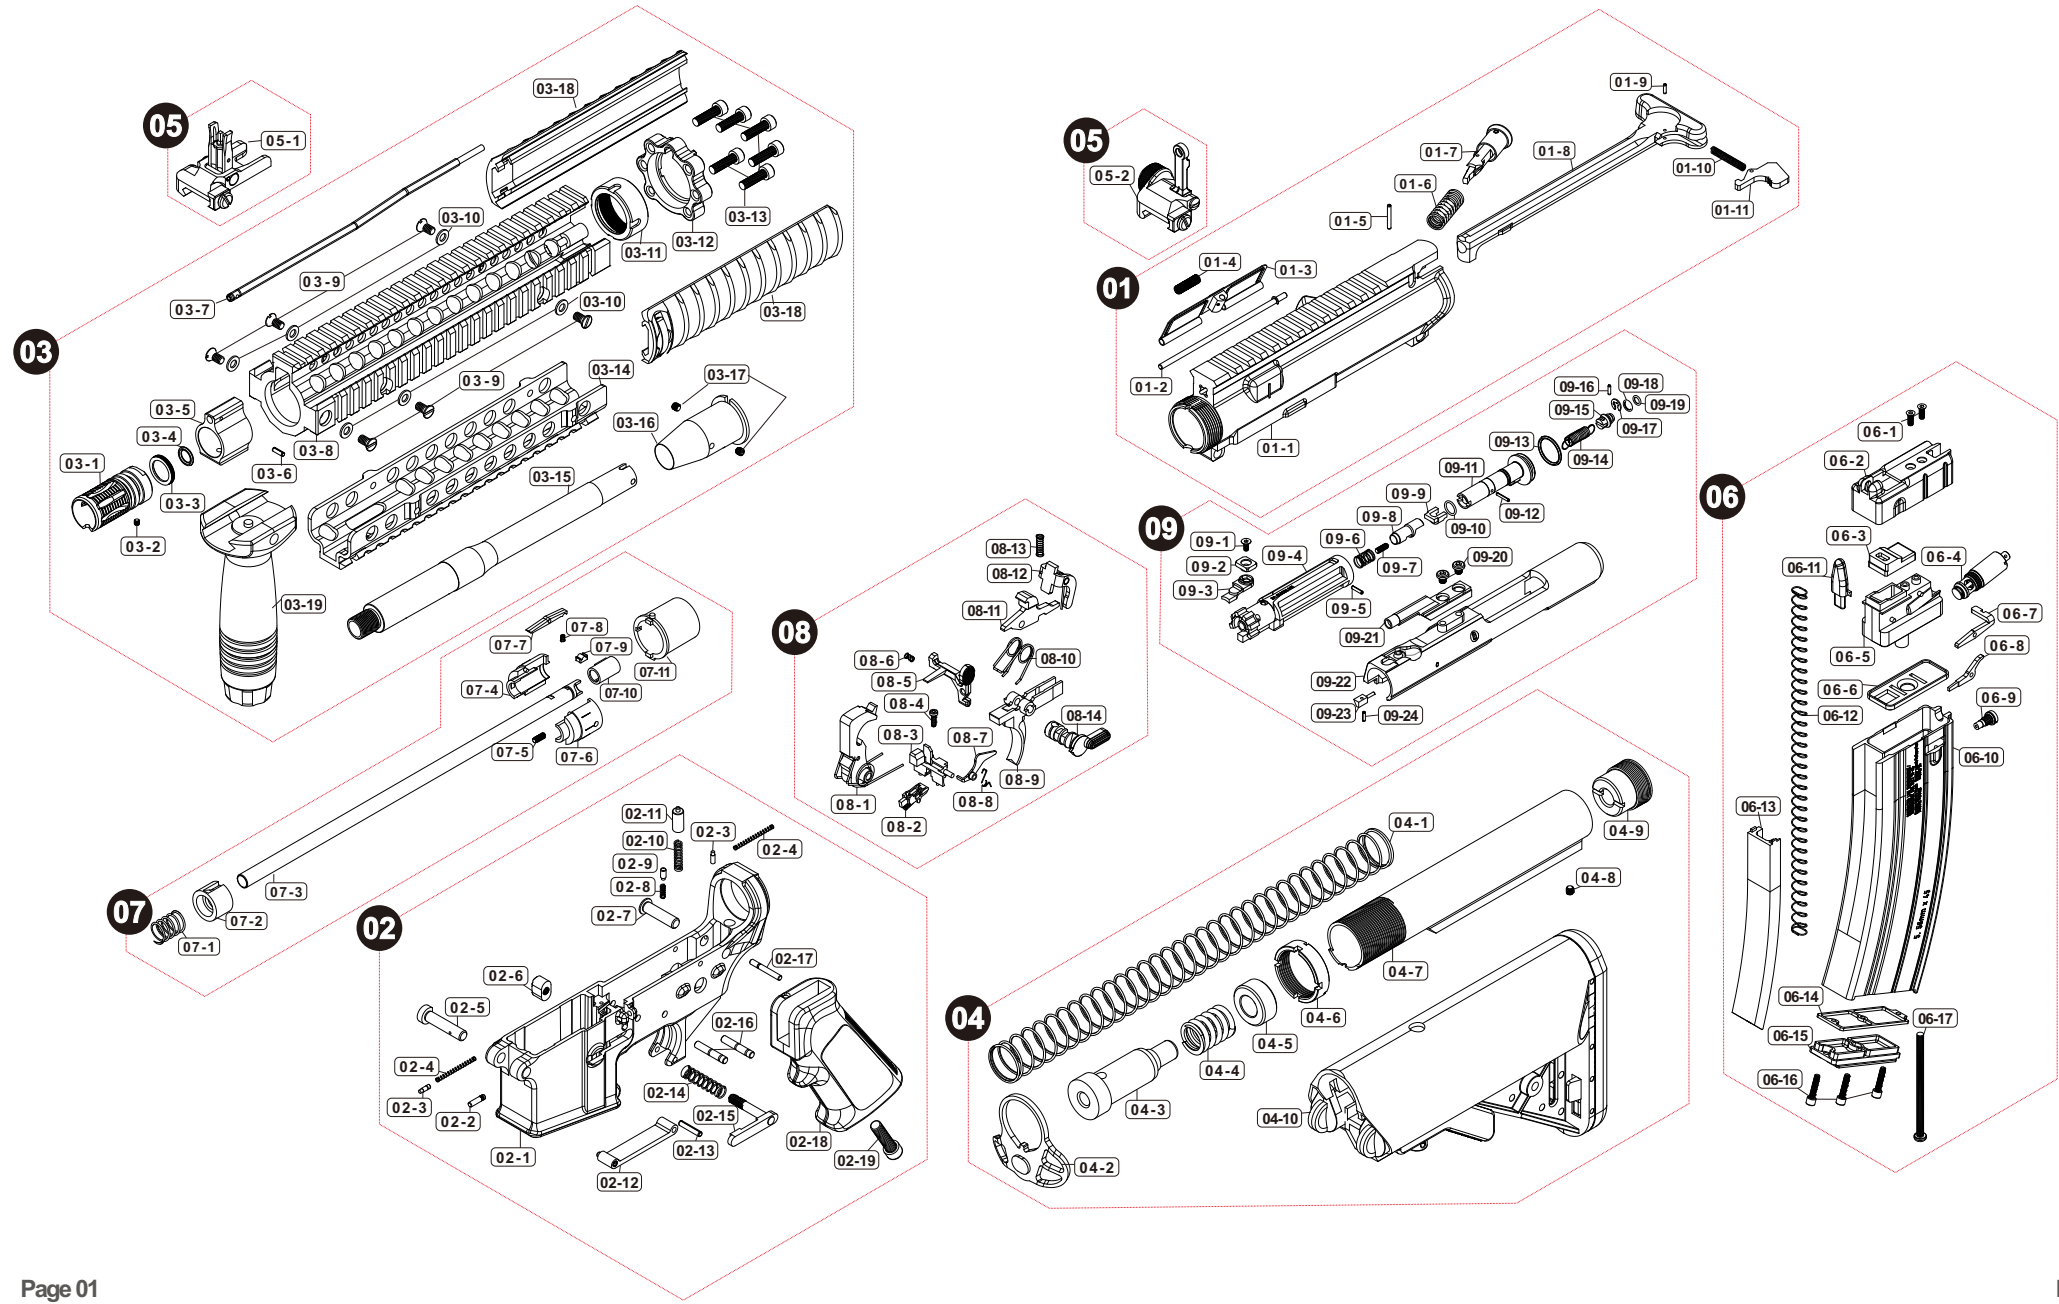

Parts List

Colt MK18 MOD1 GBB Military (DX)

Manufactured by VegaForceCompany, Made in Taiwan. <http://www.gb-tech.com.tw>

Parts List

Colt MK18 MOD1 GBB Military (DX)

01 UPPER RECEIVER

01-1	VG20URV010
01-2	V020ADC031
01-3	VG20ADC000
01-4	V020SPG030
01-5	PBOT021601
01-6	VG20SPG001
01-7	VG20BLT000
01-8	VG20CLR010
01-9	PBOT160601
01-10	V020SPG050
01-11	V023CLR020

02 LOWER RECEIVER

02-1	VG20LRV0H0
02-2	VG20BRB000
02-3	VG20LRV090
02-4	VG20SPG010
02-5	VG20LRV070
02-6	VG20LRV050
02-7	VG20LRV040
02-8	VG20SPG011
02-9	VG20MSY020
02-10	VG20SPG019
02-11	VG20BFR020
02-12	VG20TGD000
02-13	PBOT031601
02-14	VG20SPG008
02-15	VG20LRV030
02-16	VG20THG020
02-17	VG20BFR040
02-18	VG20GRP010
02-19	PSCW062504

03 BARREL / FOREARM

03-1	V020SUR080
03-2	PSCW030303
03-3	V020BRL041
03-4	PRIG000005
03-5	V024GBK020
03-6	PBOT020801
03-7	V020HGD020
03-8	V021HGD170
03-9	V021HGD1B0
03-10	V021HGD1C0
03-11	V021HGD1A0
03-12	V021HGD190
03-13	PSCW051804
03-14	V021HGD180
03-15	VG20BRL040
03-16	VG20BRL020
03-17	PSCW040403
03-18	V000SP1600
03-19	V000SP1700