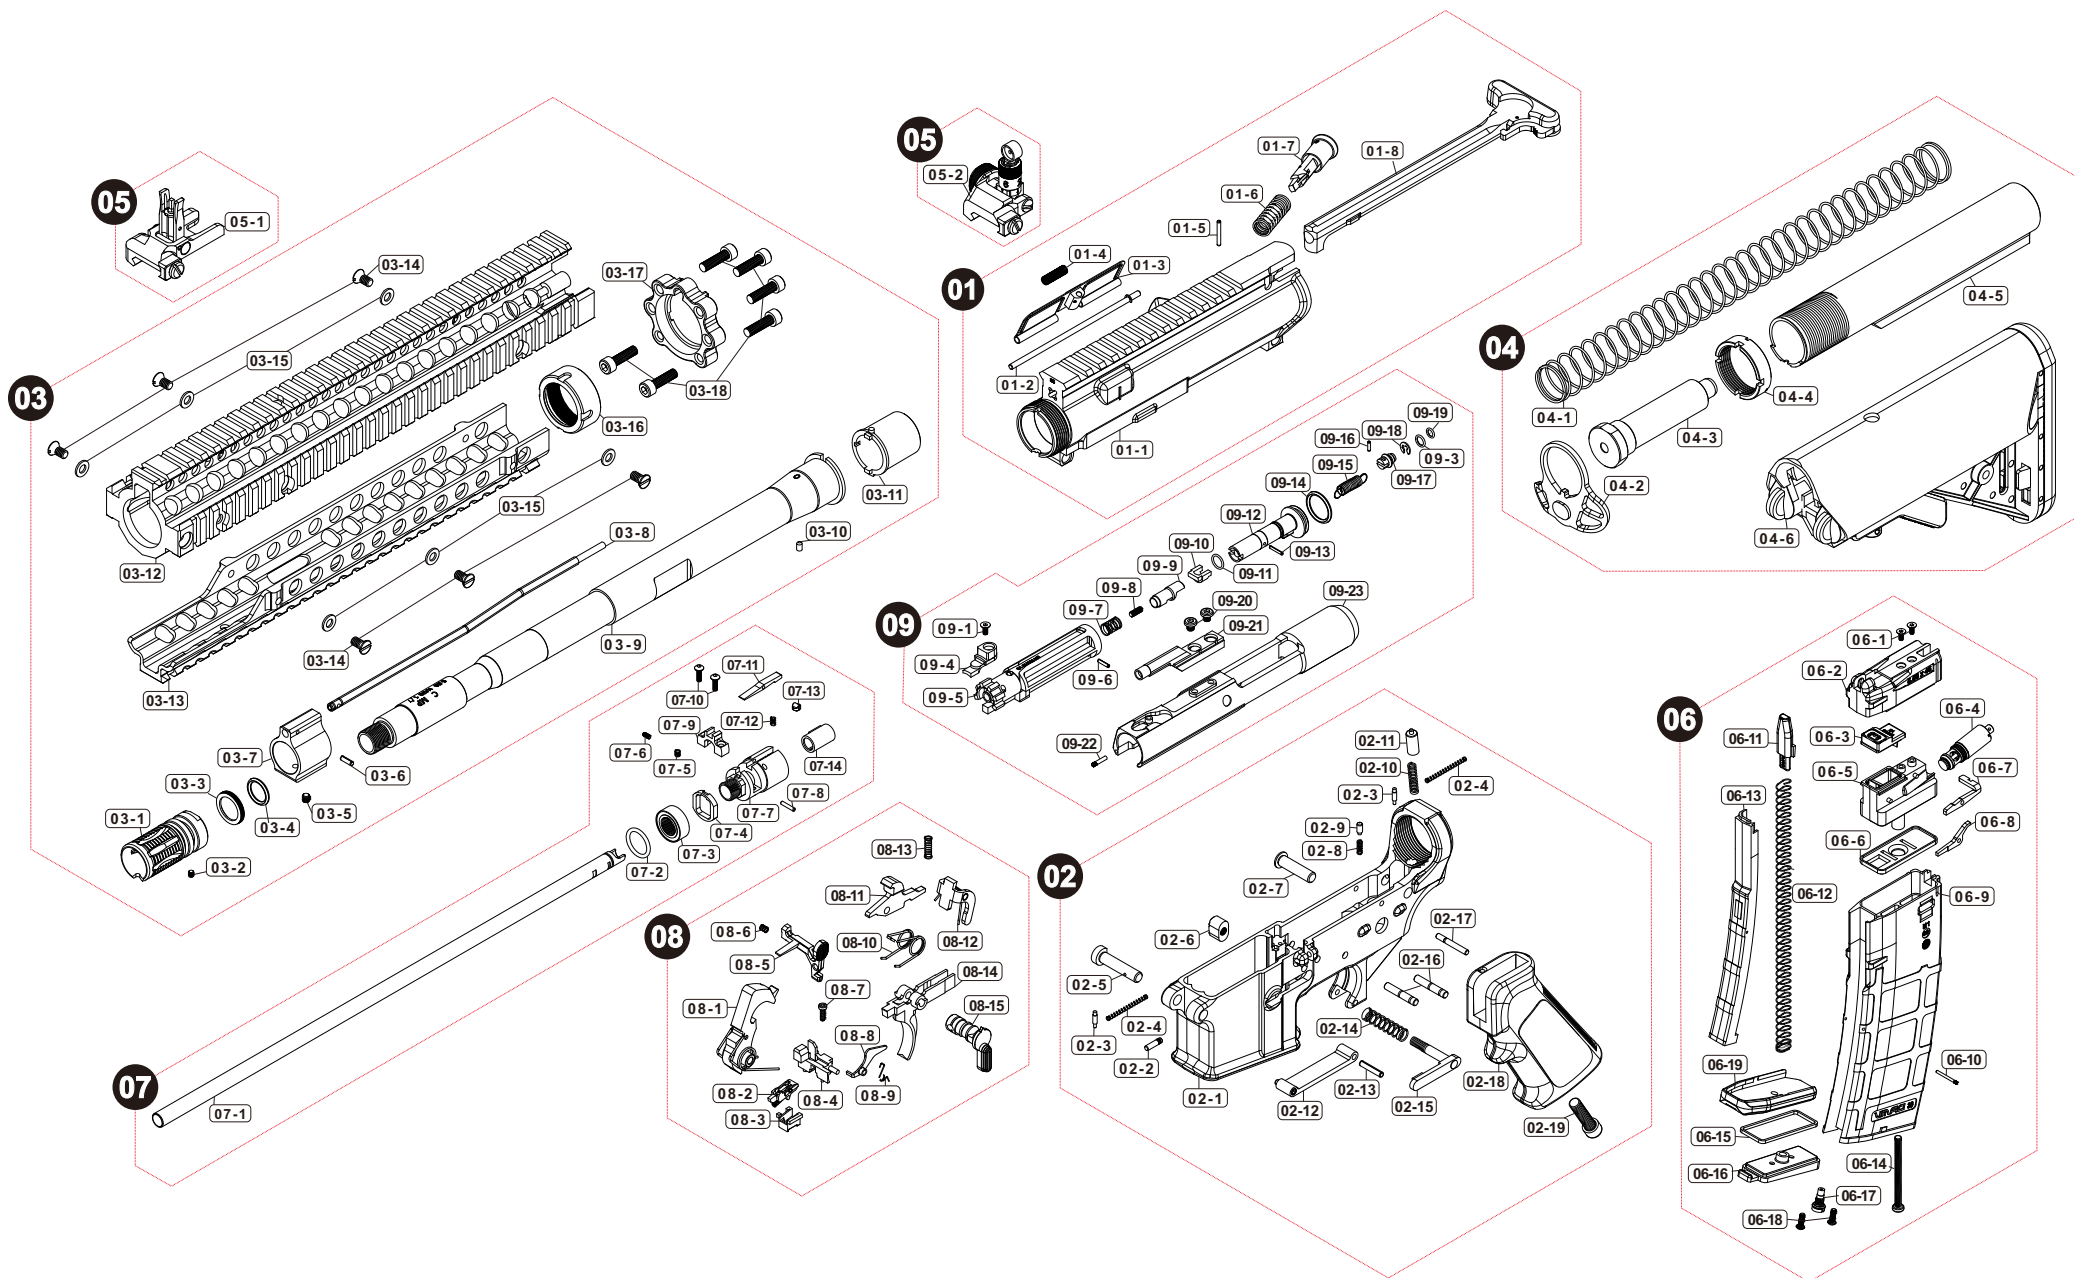

Parts List

Colt M4 RIS II GBB

Manufactured by VegaForceCompany, Made in Taiwan. <http://www.gb-tech.com.tw>

Parts List

Colt M4 RIS II GBB

01 UPPER RECEIVER

01-1	VG20URV020
01-2	V020ADC031
01-3	VG20ADC000
01-4	V020SPG030
01-5	PBOT021601
01-6	VG20SPG001
01-7	VG20BLT000
01-8	VG20CLR110

02 LOWER RECEIVER

02-1	VG20LRV0J0
02-2	VG20BRB000
02-3	VG20LRV090
02-4	VG20SPG010
02-5	VG20LRV070
02-6	VG20LRV150
02-7	VG20LRV040
02-8	VG20SPG011
02-9	VG20MSY020
02-10	VG20SPG019
02-11	VG20BFR020
02-12	VG20TGD000
02-13	PBOT031601
02-14	VG20SPG008
02-15	VG20LRV130
02-16	VG20THG020
02-17	VG20BFR040
02-18	VG20GRP010
02-19	PSCW062504

03 BARREL / FOREARM

03-1	V020SUR080
03-2	PSCW030303
03-3	V020BRL041
03-4	PRIG000005
03-5	PSCW040403
03-6	PBOT020801
03-7	V024GBK020
03-8	V020HGD020
03-9	VG20BRL0G0
03-10	PSCW0305U3
03-11	VG2CHOP080
03-12	V021HGD1D2
03-13	V021HGD1E2
03-14	V021HGD1B0
03-15	V021HGD1C0
03-16	V021HGD1A0
03-17	V021HGD190
03-18	PSCW051804