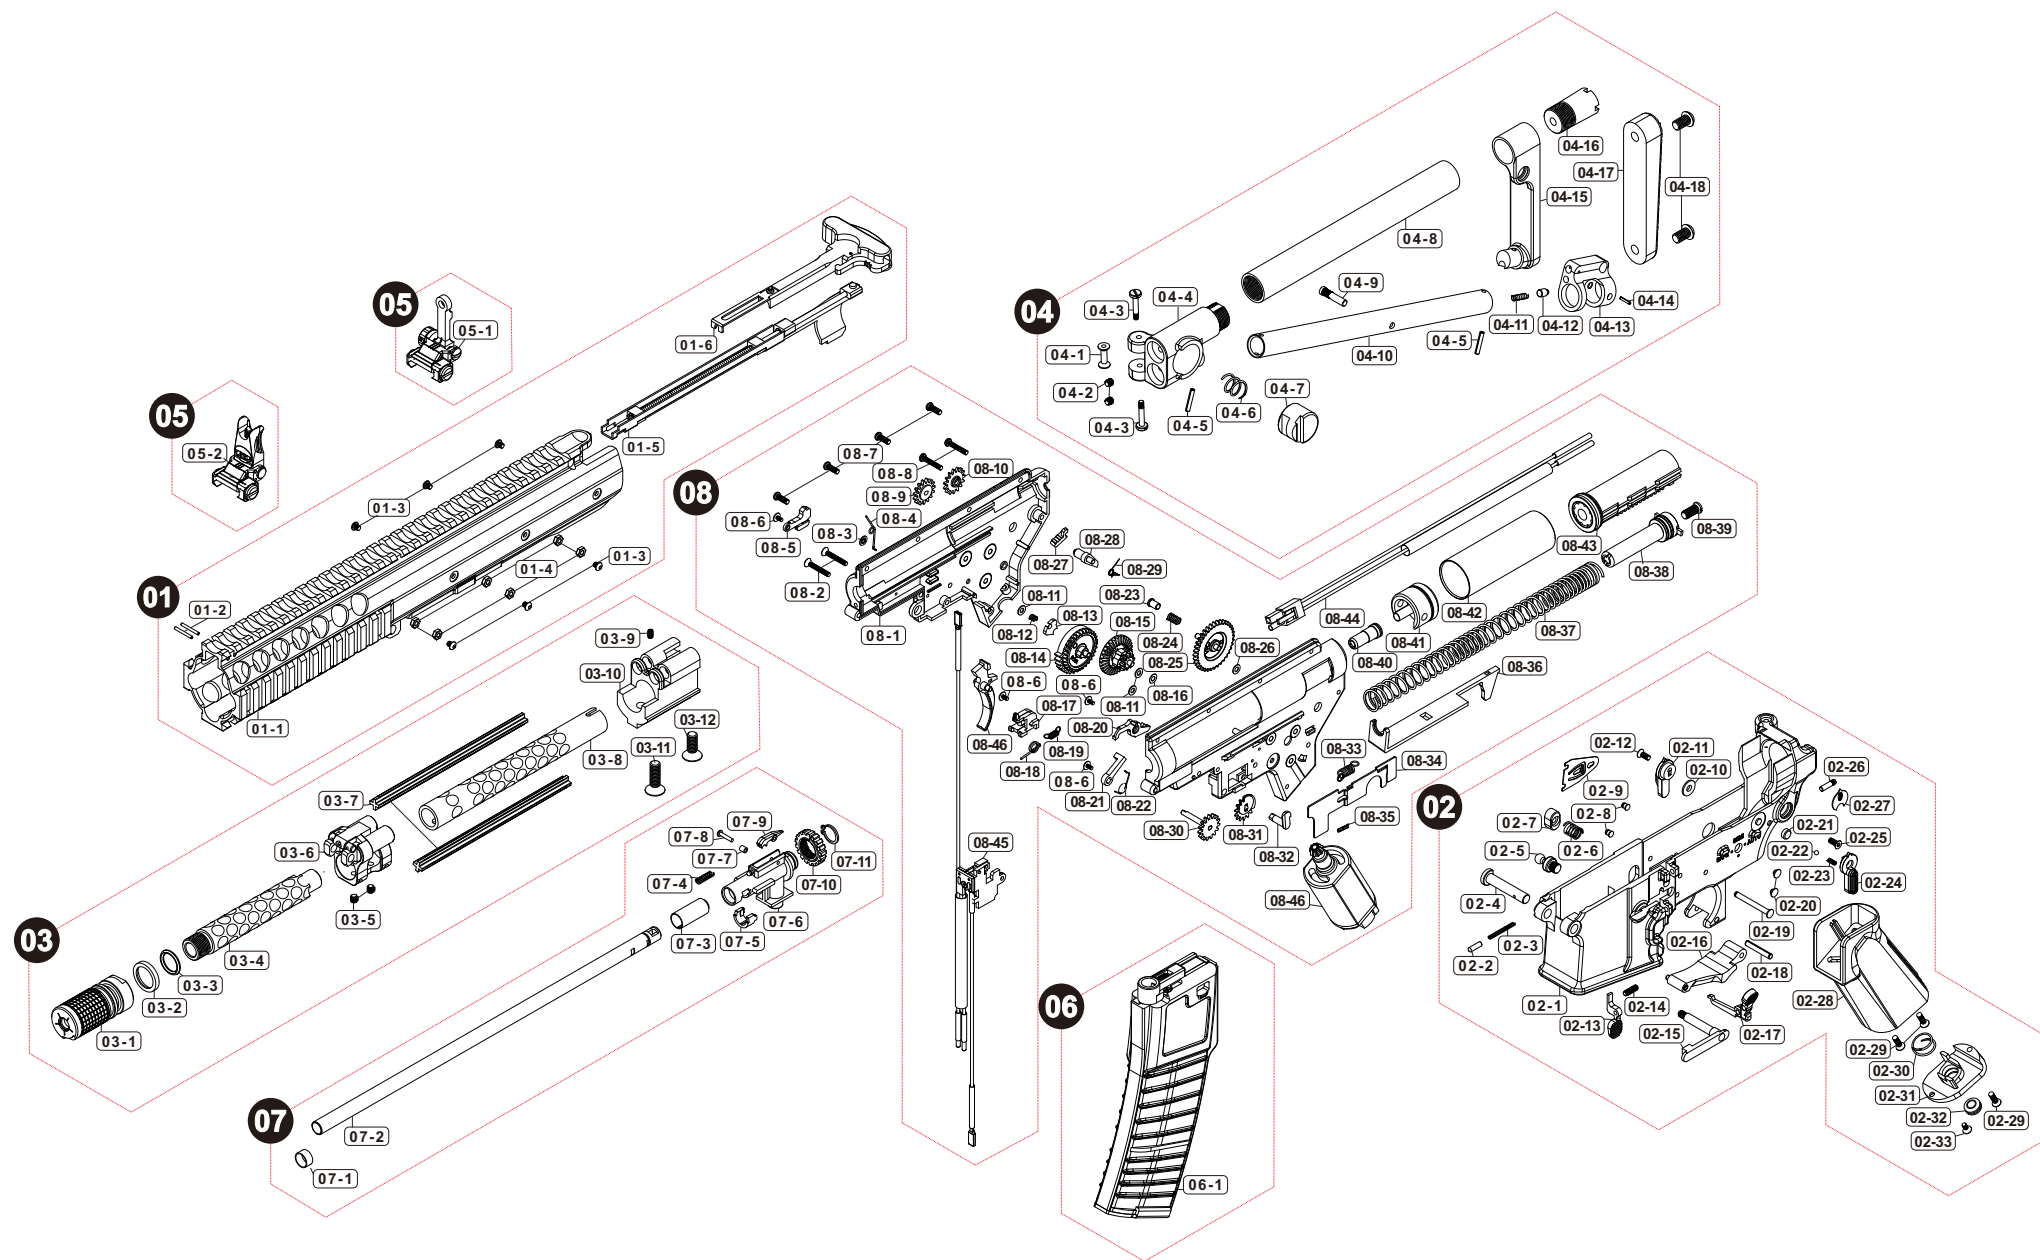

Parts List

KAC PDW 10 inch AEG

Manufactured by VegaForceCompany, Made in Taiwan. <http://www.gb-tech.com.tw>

Parts List

KAC PDW 10 inch AEG

01 UPPER RECEIVER

01-1	V070URV010s
01-2	PB0T151401
01-3	PSCW030301
01-4	PNUT030001
01-5	V070BLT000
01-6	V070CLR000

02 LOWER RECEIVER

02-1	V070LRV010
02-2	V020LRV080
02-3	V020SPG080
02-4	V070LRV0B0
02-5	V070LRV030
02-6	V020SPG070
02-7	V020MRB010
02-8	V070LRV060
02-9	V070LRV020
02-10	V070LRV090
02-11	V020MSY040
02-12	V020MSY050
02-13	V070LRV080
02-14	PSCW031003
02-15	V020MRB020
02-16	V070TGD000
02-17	V070LRV071
02-18	PB0T032001
02-19	V070LRV050
02-20	V070LRV040
02-21	V070LRV0A0
02-22	PBAL025001
02-23	V020SPG0F0
02-24	V020MSY020
02-25	V020MSY050
02-26	V020LRV300
02-27	V070LRV0C0
02-28	V070GRP010
02-29	PSCW031002
02-30	V000SPG0C0
02-31	V070GRP020
02-32	V020GRP030
02-33	PSCW030602

03 BARREL / FOREARM

03-1	V070FHR021
03-2	V070FHR030
03-3	PRIG000005
03-4	V070BRL020
03-5	PSCW040403
03-6	V070GBK012
03-7	V070GPN050
03-8	V070BRL010
03-9	PSCW030503
03-10	V070CBR010
03-11	PSCW062002
03-12	PSCW061602

04 STOCK

04-1	V070STK0B0
04-2	PSCW040403
04-3	V070STK0C0
04-4	V070STK010
04-5	PB0T251401
04-6	V070SPG040
04-7	V070STK070
04-8	V070STK020
04-9	V070STK0A0
04-10	V070STK030
04-11	V070SPG030
04-12	V070STK080
04-13	V070STK040
04-14	PB0T160801
04-15	V070STK050
04-16	V070STK090
04-17	V070STK060
04-18	PSCW061001