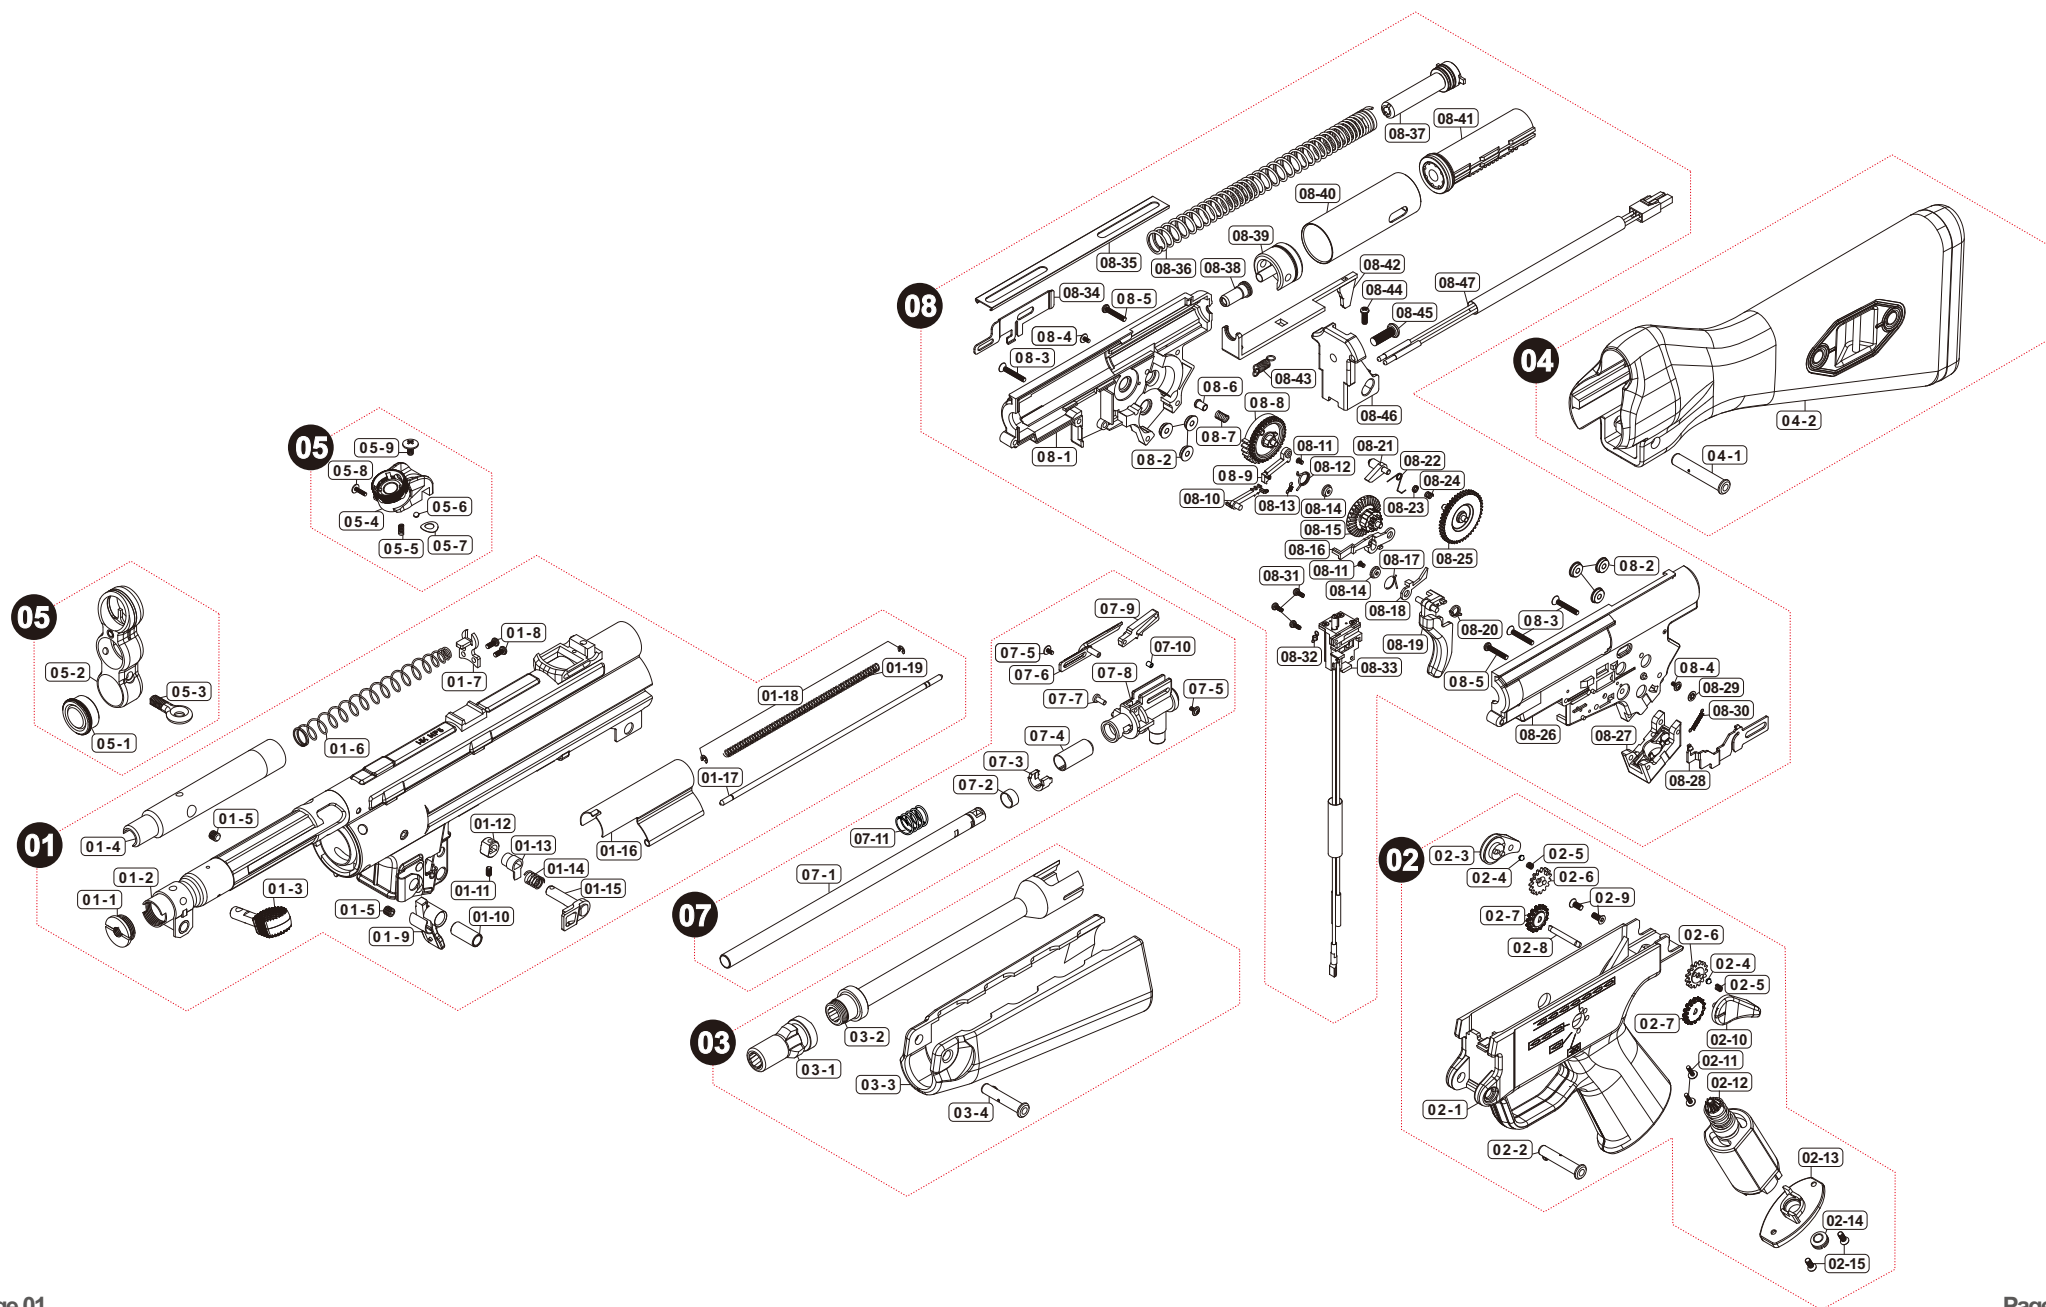

Parts List

UMAREX MP5 A4 AEG

Manufactured by VegaForceCompany, Made in Taiwan. <http://www.gb-tech.com.tw>

Parts List

UMAREX MP5 A4 AEG

01 UPPER RECEIVER

01-1	VGB1CLR050
01-2	V0B1URV021
01-3	VGB1CLR081
01-4	V0B1CLR030
01-5	PSCW050503
01-6	V0B1SPG007
01-7	V0B1CLR040
01-8	PSCW030621
01-9	VGB1MRB061
01-10	VGB1MRB030
01-11	PSCW030503
01-12	VGB1MRB020
01-13	VGB1MRB040
01-14	V020SPG070
01-15	V0B1LRV060
01-16	V0B1BLT010
01-17	V0B1BLT020
01-18	PBUKEETW20
01-19	V011BLT050

02 LOWER RECEIVER

02-1	V0B1GRP011
02-2	U578PIN020
02-3	V0B1GRP030
02-4	PBAL030001
02-5	V0B1SPG008
02-6	V0B1GRP050
02-7	V0B1GRP080
02-8	V0B1GRP060
02-9	V020MSY050
02-10	V0B1GRP040
02-11	PSCW030827
02-12	V000MTR004
02-13	V0B1GRP070
02-14	V020GRP030
02-15	PSCW030802

03 BARREL / FOREARM

03-1	VGB1BRL0B0
03-2	V0B1BRL040
03-3	U578HGD010
03-4	U578PIN020

04 STOCK

04-1	U578PIN010
04-2	VGB1STK100

05 SIGHTS

05-1	VGB1FST031
05-2	VGB1FST000
05-3	VGB1FST050
05-4	VAB0RST001
05-5	V020SPG0C0
05-6	PBAL030001
05-7	PWAS000020
05-8	PSCW030827
05-9	PSCW040629

07 HOP SYTEM

07-1	V000TUB208
07-2	V000HOP030
07-3	V020HOP090
07-4	V000HOP010
07-5	PSCW020437
07-6	V0B1HOP030
07-7	V010HOP050
07-8	V0B1HOP010
07-9	V0B1HOP020
07-10	V000HOP020
07-11	V000SPG0A0

08 GEAR BOX