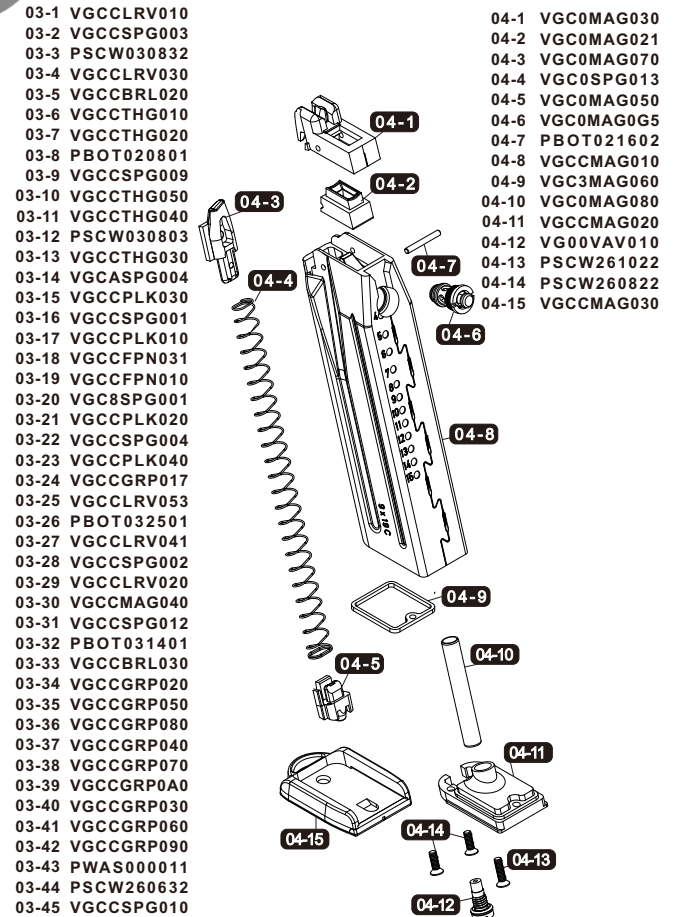

4 MAGAZINE

03-1 VGCCLRV010	04-1 VGC0MAG030
03-2 VGCCSPG003	04-2 VGC0MAG021
03-3 PSCW030832	04-3 VGC0MAG070
03-4 VGCCLRV030	04-4 VGC0SPG013
03-5 VGCCBRL020	04-5 VGC0MAG050
03-6 VGCCTHG010	04-6 VGC0MAG055
03-7 VGCCTHG020	04-7 PBOT021602
03-8 PBOT020801	04-8 VGCCMAG010
03-9 VGCCSPG009	04-9 VGC3MAG060
03-10 VGCCTHG050	04-10 VGC0MAG080
03-11 VGCCTHG040	04-11 VGCCMAG020
03-12 PSCW030803	04-12 VG00VAV010
03-13 VGCCTHG030	04-13 PSCW261022
03-14 VGCASPG004	04-14 PSCW260822
03-15 VGCCPLK030	04-15 VGCCMAG030
03-16 VGCCSPG001	
03-17 VGCCPLK010	
03-18 VGCCFPN031	
03-19 VGCCFPN010	
03-20 VGC8SPG001	
03-21 VGCCPLK020	
03-22 VGCCSPG004	
03-23 VGCCPLK040	
03-24 VGCCGRP017	
03-25 VGCCLRV053	
03-26 PBOT032501	
03-27 VGCCLRV041	
03-28 VGCCSPG002	
03-29 VGCCLRV020	
03-30 VGCCMAG040	
03-31 VGCCSPG012	
03-32 PBOT031401	
03-33 VGCCBRL030	
03-34 VGCCGRP020	
03-35 VGCCGRP050	
03-36 VGCCGRP080	
03-37 VGCCGRP040	
03-38 VGCCGRP070	
03-39 VGCCGRP0A0	
03-40 VGCCGRP030	
03-41 VGCCGRP060	
03-42 VGCCGRP090	
03-43 PWAS000011	
03-44 PSCW260632	
03-45 VGCCSPG010