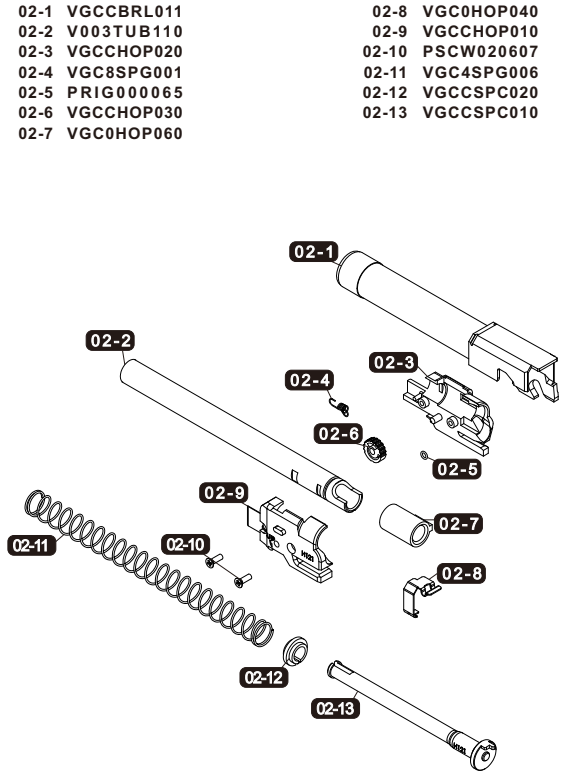

## 1 SLIDE

- |                  |                  |
|------------------|------------------|
| 01-1 VGCCURV073  | 01-14 VGCCCLR010 |
| 01-2 VGCCFST011  | 01-15 VGCCPIS030 |
| 01-3 PSCW250403  | 01-16 VGCCPIS020 |
| 01-4 VGCCURV041  | 01-17 VGCCFPN020 |
| 01-5 PSCW141021  | 01-18 VGCCSPG006 |
| 01-6 VGCCURV030  | 01-19 VGCCPIS040 |
| 01-7 VGCCRST011  | 01-20 PSCW261022 |
| 01-8 VGCCURV020  | 01-21 VGCASPG007 |
| 01-9 VGCCPIS010  | 01-22 VGCCPLK050 |
| 01-10 PSCW140306 | 01-23 PBOT251401 |
| 01-11 VGC4PIS070 | 01-24 VGCCSPG011 |
| 01-12 VGCASPG006 |                  |
| 01-13 VGC7SPG004 |                  |

## 2 BARREL

- |                  |                  |
|------------------|------------------|
| 02-1 VGCCBRL011  | 02-8 VGC0HOP040  |
| 02-2 V003TUB110  | 02-9 VGCCHOP010  |
| 02-3 VGCCCHOP020 | 02-10 PSCW020607 |
| 02-4 VGC8SPG001  | 02-11 VGC4SPG006 |
| 02-5 PRIG000065  | 02-12 VGCCSPC020 |
| 02-6 VGCCCHOP030 | 02-13 VGCCSPC010 |
| 02-7 VGC0HOP060  |                  |