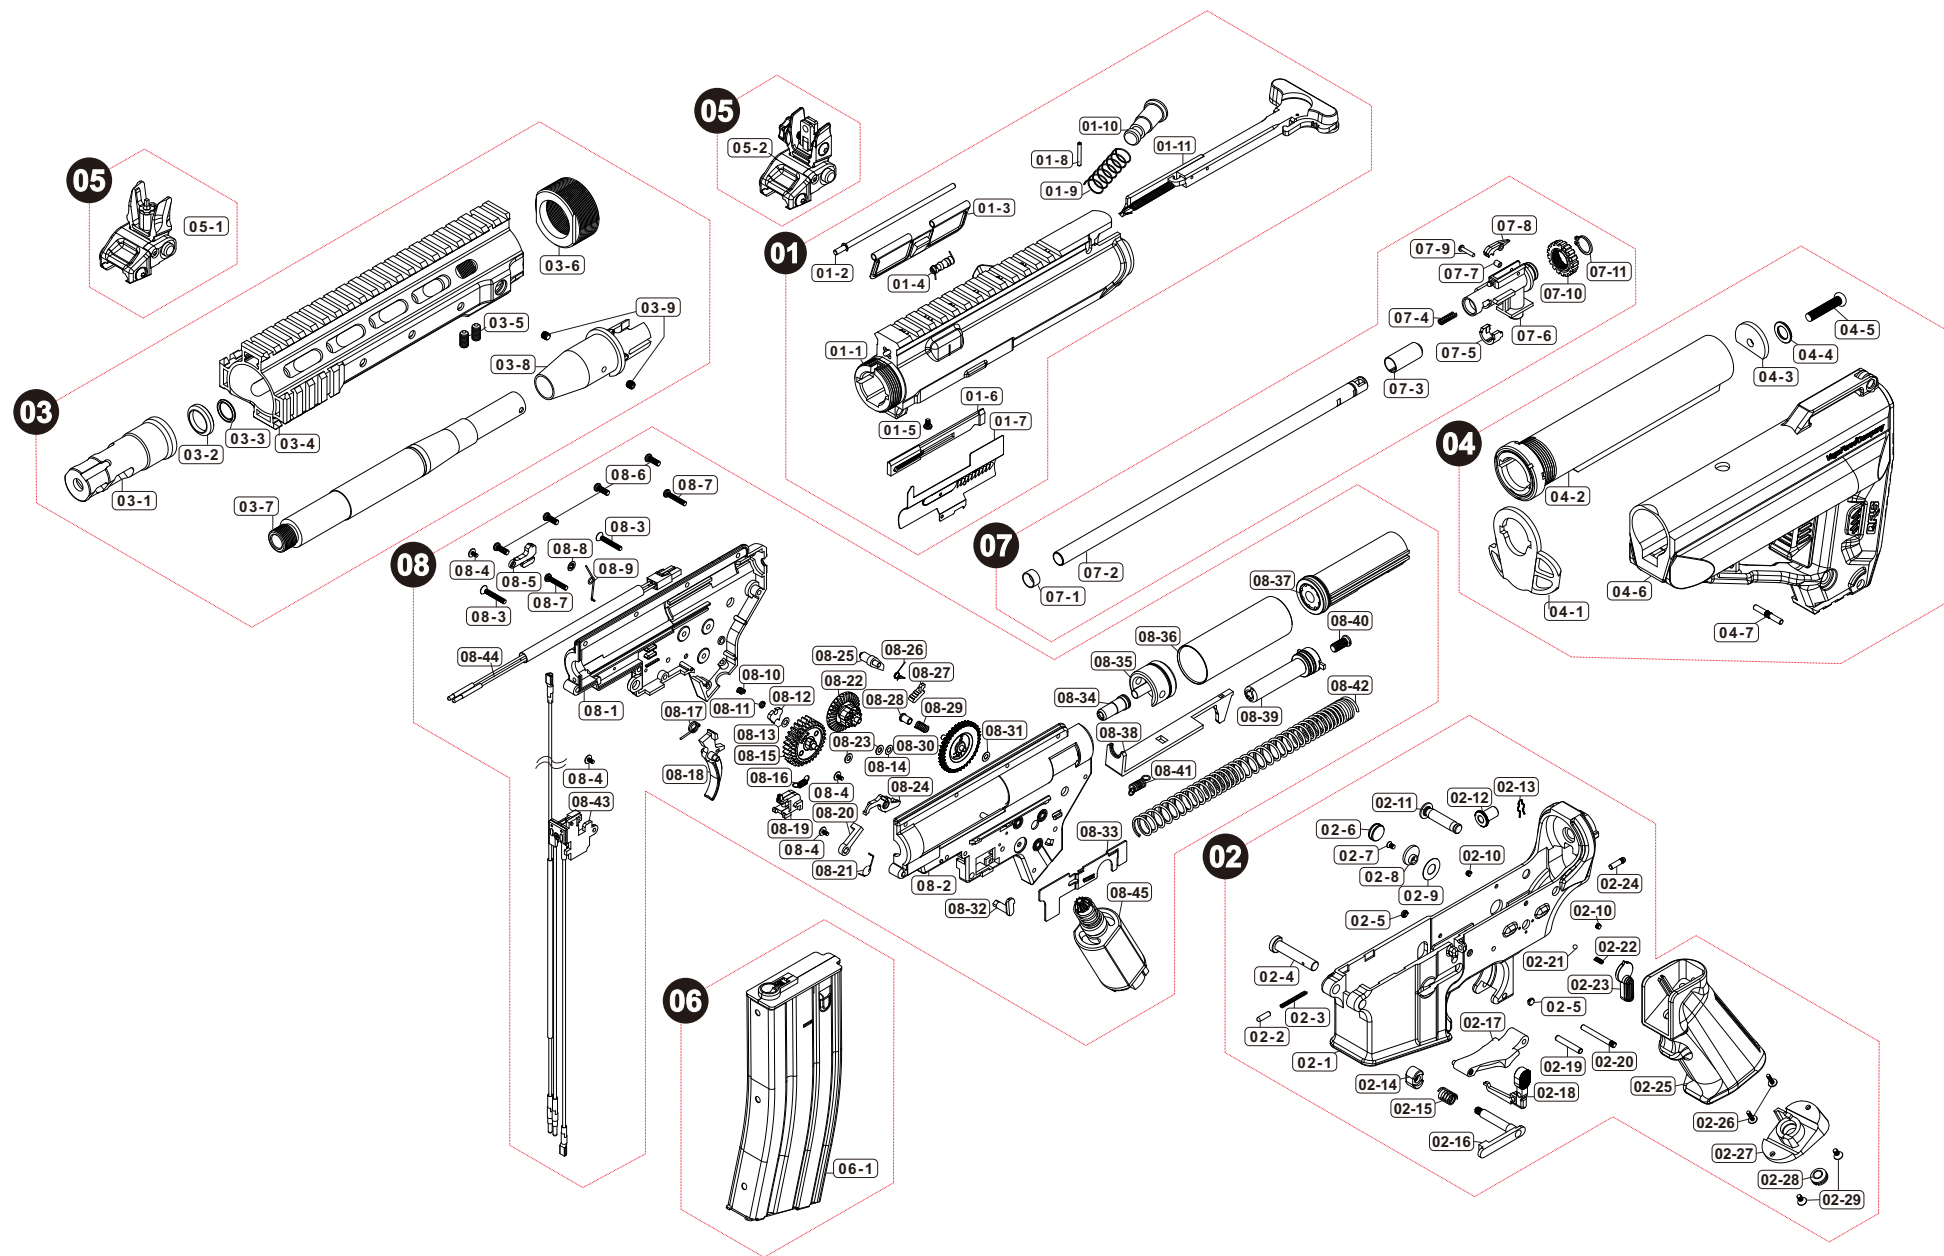

Parts List

Vr16 Saber CQB Ver.2015

Manufactured by VegaForceCompany, Made in Taiwan. <http://www.gb-tech.com.tw>

Parts List

Vr16 Saber CQB Ver.2015

01 UPPER RECEIVER

01-1	V020URV014
01-2	V020ADC031
01-3	V020ADC000
01-4	V020SPG030
01-5	PSCW030421
01-6	V020BLT031
01-7	V020BLT010
01-8	PBOT021601
01-9	V020SPG040
01-10	V020BLT020
01-11	V020CLR000

03 BARREL / FOREARM

03-1	V040FHR030
03-2	V020BRL030
03-3	PRIG000005
03-4	PRIG000005
03-5	V028HGD090
03-6	V000SP1600
03-7	U576HGD030
03-8	PSCW051003
03-9	V020BRL1F0

07 HOP SYTEM

07-1	V000HOP030
07-2	V000TUB250
07-3	V000HOP010
07-4	V020SPG0E0
07-5	V020HOP080
07-6	V020HOP090
07-7	V000HOP020
07-8	PRVT021001
07-9	V020HOP0A0
07-10	V020HOP0B0
07-11	PBUKCLW11