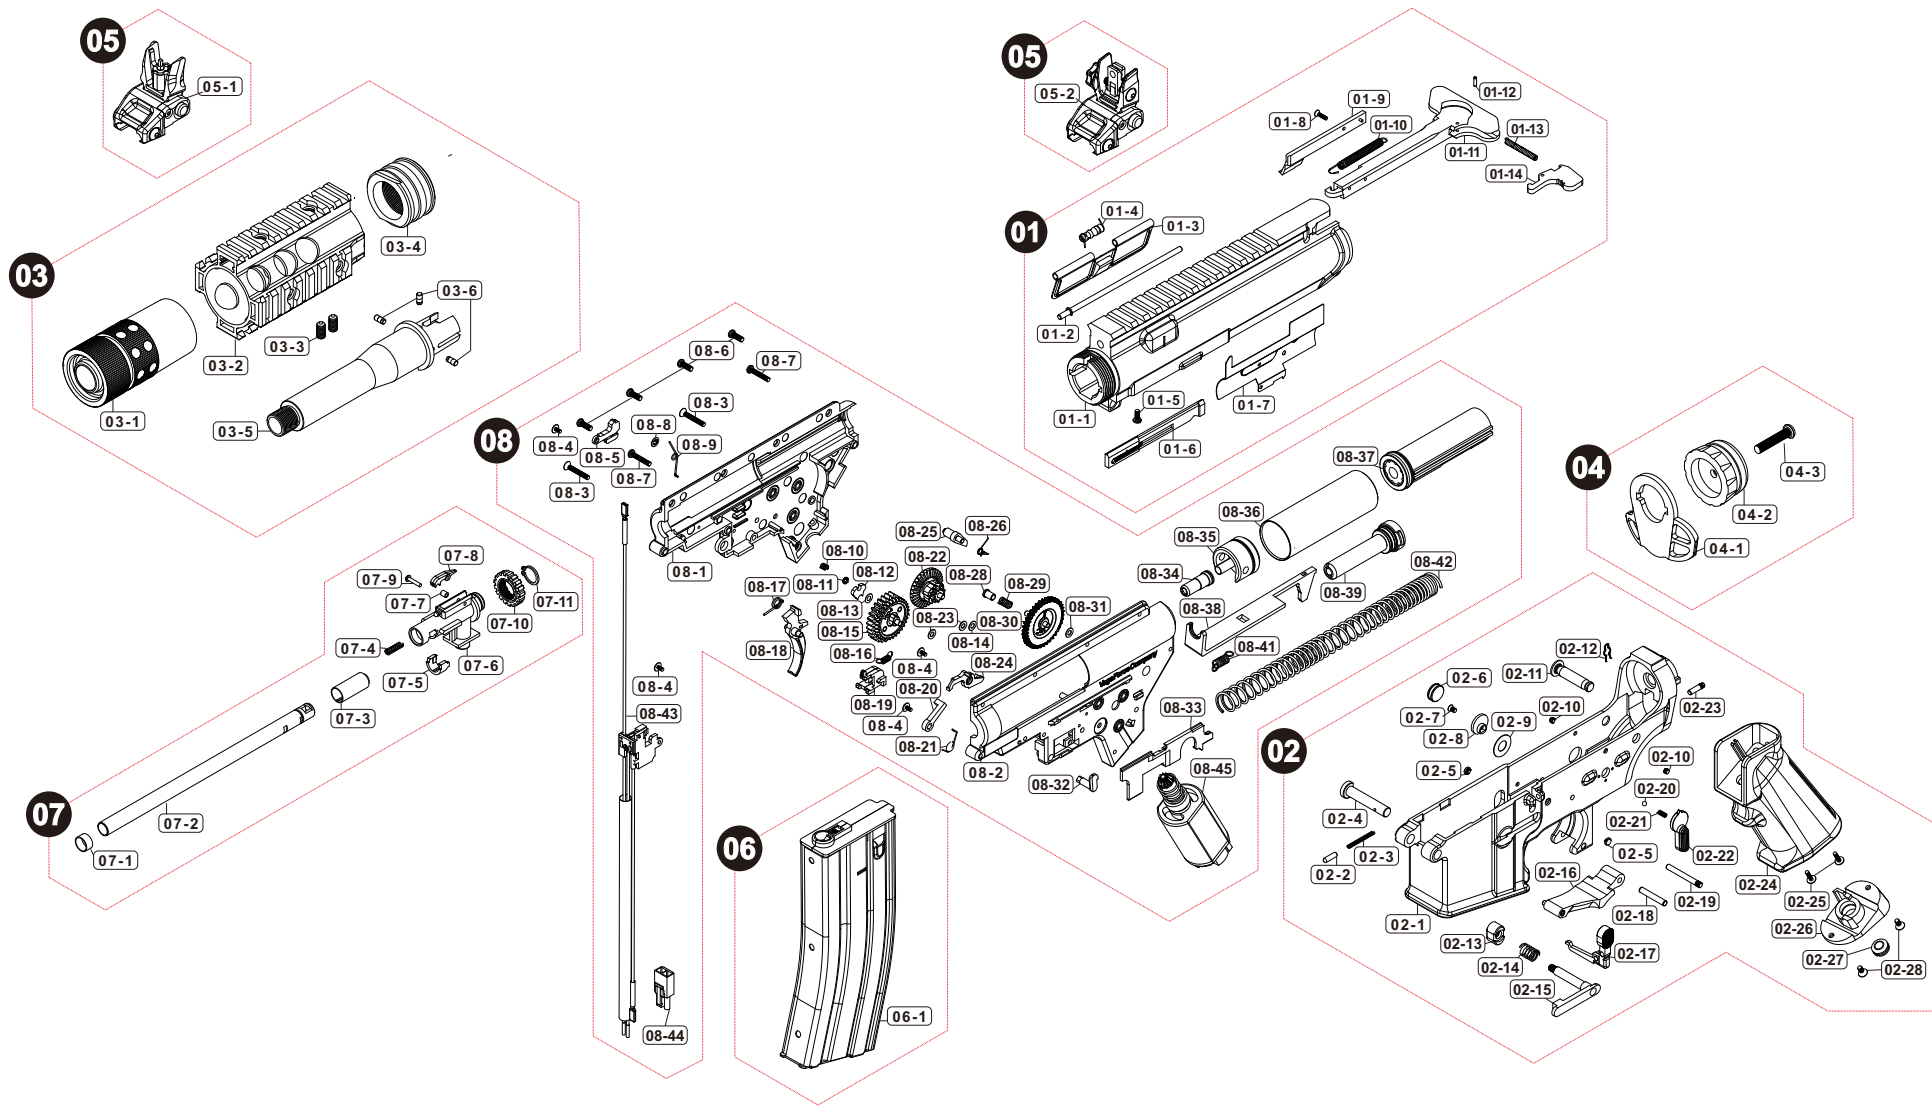

Parts List

Vr16 Baby SB 2017

Manufactured by VegaForceCompany, Made in Taiwan. <http://www.gb-tech.com.tw>

Parts List

Vr16 Baby SB 2017

01 UPPER RECEIVER

01-1	V022URV010
01-2	V020ADC031
01-3	V020ADC000
01-4	V020SPG030
01-5	PSCW030421
01-6	V020BLT031
01-7	V020BLT040
01-8	PSCW020822
01-9	V020CLR020
01-10	V020SPG0A0
01-11	V020CLR010
01-12	PBOT160601
01-13	V020SPG050
01-14	V020CLR030

02 LOWER RECEIVER

02-1	V020LRV125
02-2	V020LRV080
02-3	V020SPG080
02-4	V020LRV050
02-5	V020LRV030
02-6	V020MSY011
02-7	PSCW260422
02-8	V020MSY060
02-9	PWAS000005
02-10	V020LRV040
02-11	V020LRV060
02-12	V020SPG0H0
02-13	V020MRB011
02-14	V020SPG070
02-15	V020MRB021
02-16	V070TGD000
02-17	V020LRV201
02-18	PBOT032001
02-19	V020LRV020
02-20	PBAL025001
02-21	V020SPG0F0
02-22	V023MSY011
02-23	V020LRV300
02-24	V020GRP010
02-25	PSCW030827
02-26	V020GRP020
02-27	V020GRP030
02-28	PSCW030602

03 BARREL / FOREARM

03-1	V020FHR010
03-2	V028HGD020
03-3	PSCW051003
03-4	V028HGD010
03-5	V020BRL190
03-6	V020BRL1D0

04 STOCK

04-1	V020LRV130
04-2	V020SPC050
04-3	PSCW052521

05 SIGHTS

05-1	V020FST600
05-2	V020RST600