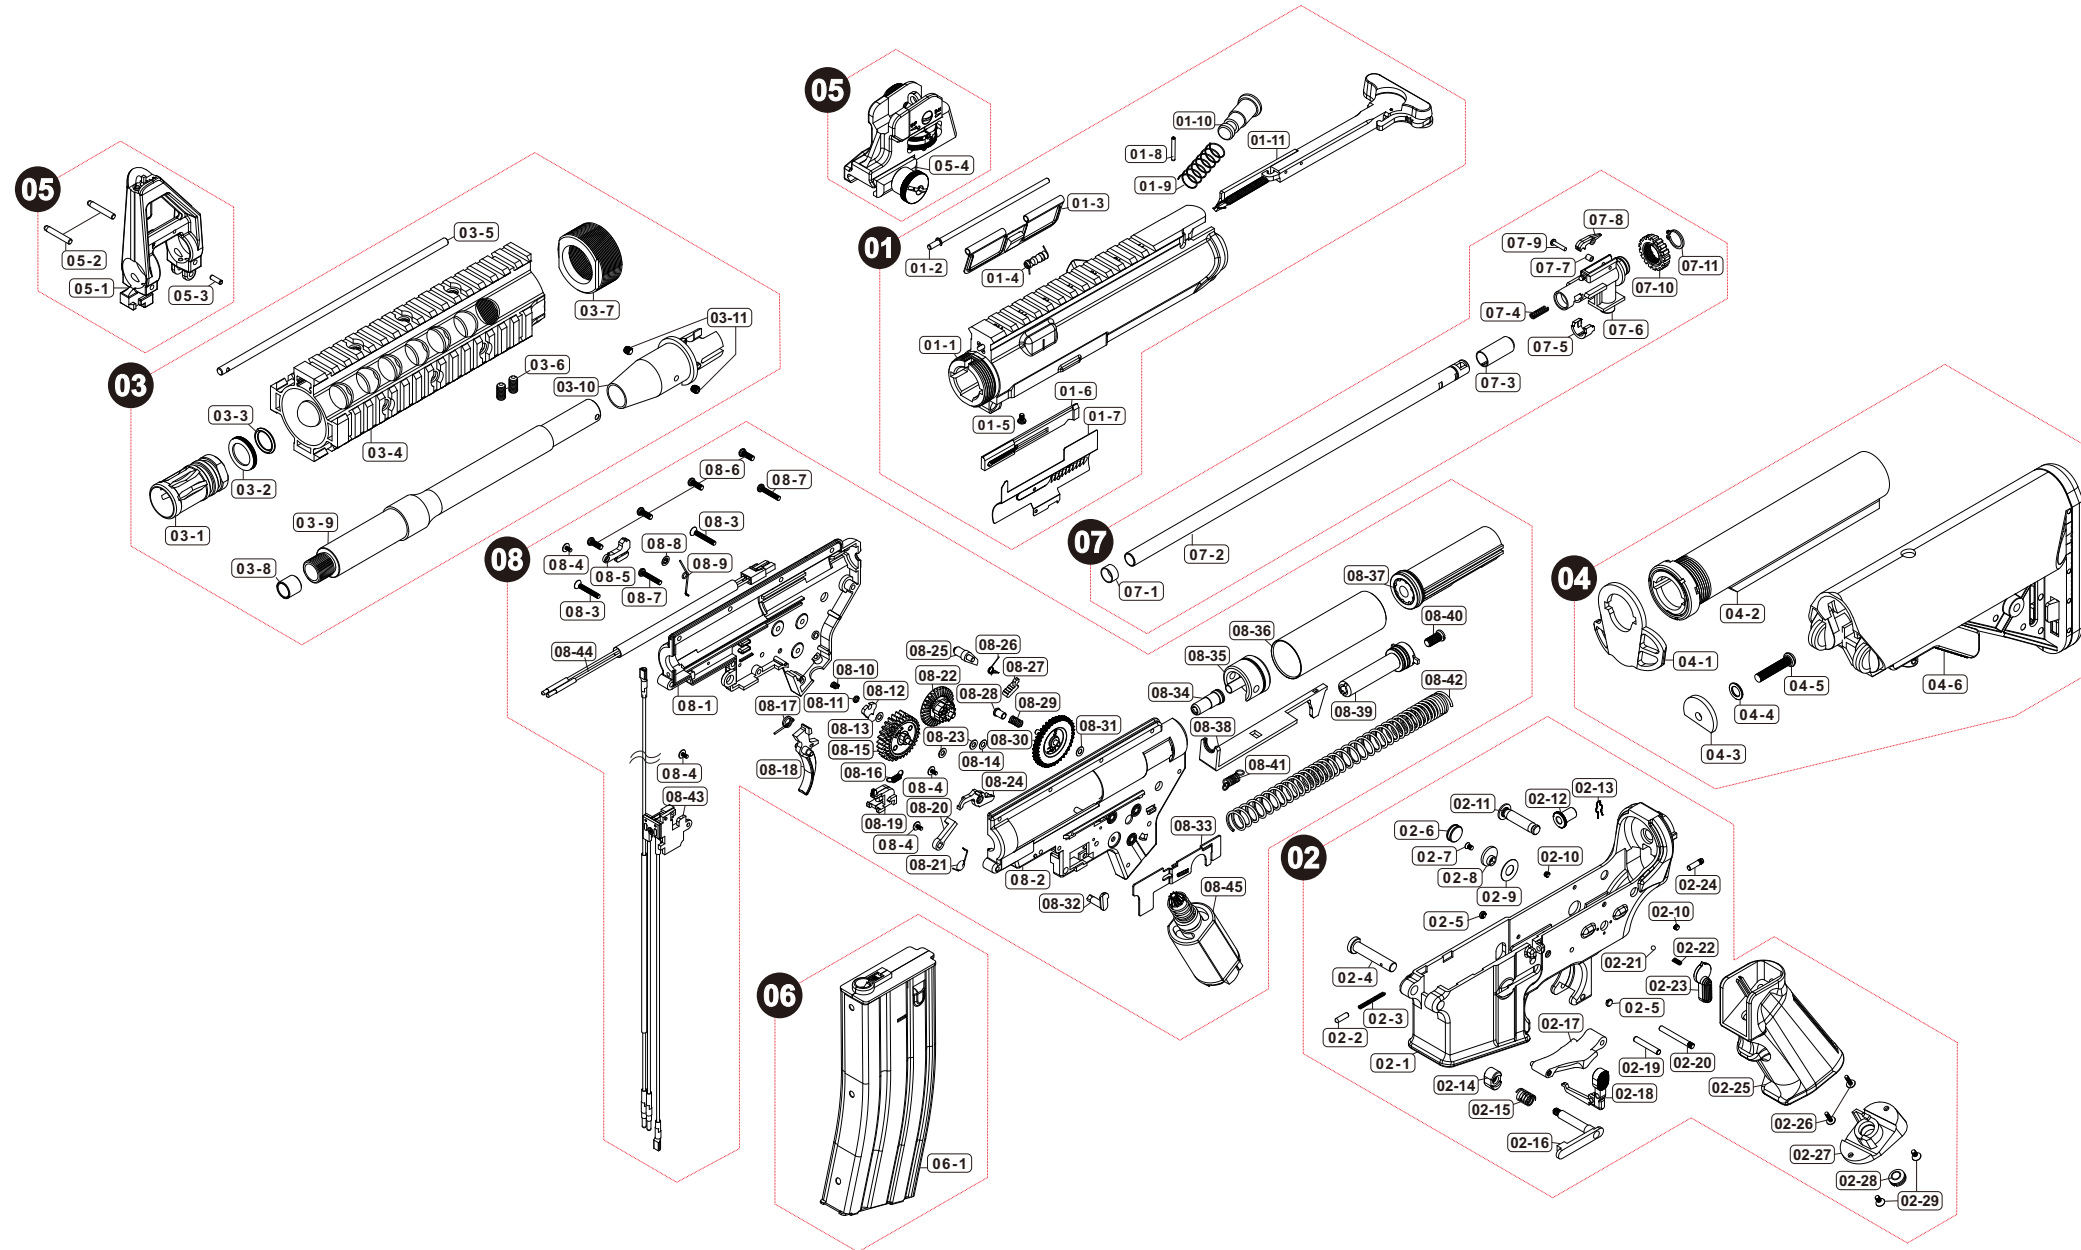

Parts List

Vr16 Fighter CQB

Manufactured by VegaForceCompany, Made in Taiwan. <http://www.gb-tech.com.tw>

Parts List

Vr16 Fighter CQB

01 UPPER RECEIVER

01-1	V020URV014
01-2	V020ADC031
01-3	V020ADC000
01-4	V020SPG030
01-5	PSCW030421
01-6	V020BLT031
01-7	V020BLT010
01-8	PBOT021601
01-9	V020SPG040
01-10	V020BLT020
01-11	V020CLR000

03 BARREL / FOREARM

03-1	V023FHR010
03-2	V020BRL040
03-3	PRIG000005
03-4	V028HGD030
03-5	V028HGD040
03-6	PSCW051003
03-7	U576HGD030
03-8	V000BRL010
03-9	V020BRL170
03-10	V020BRL162
03-11	PSCW040403

07 HOP SYSTEM