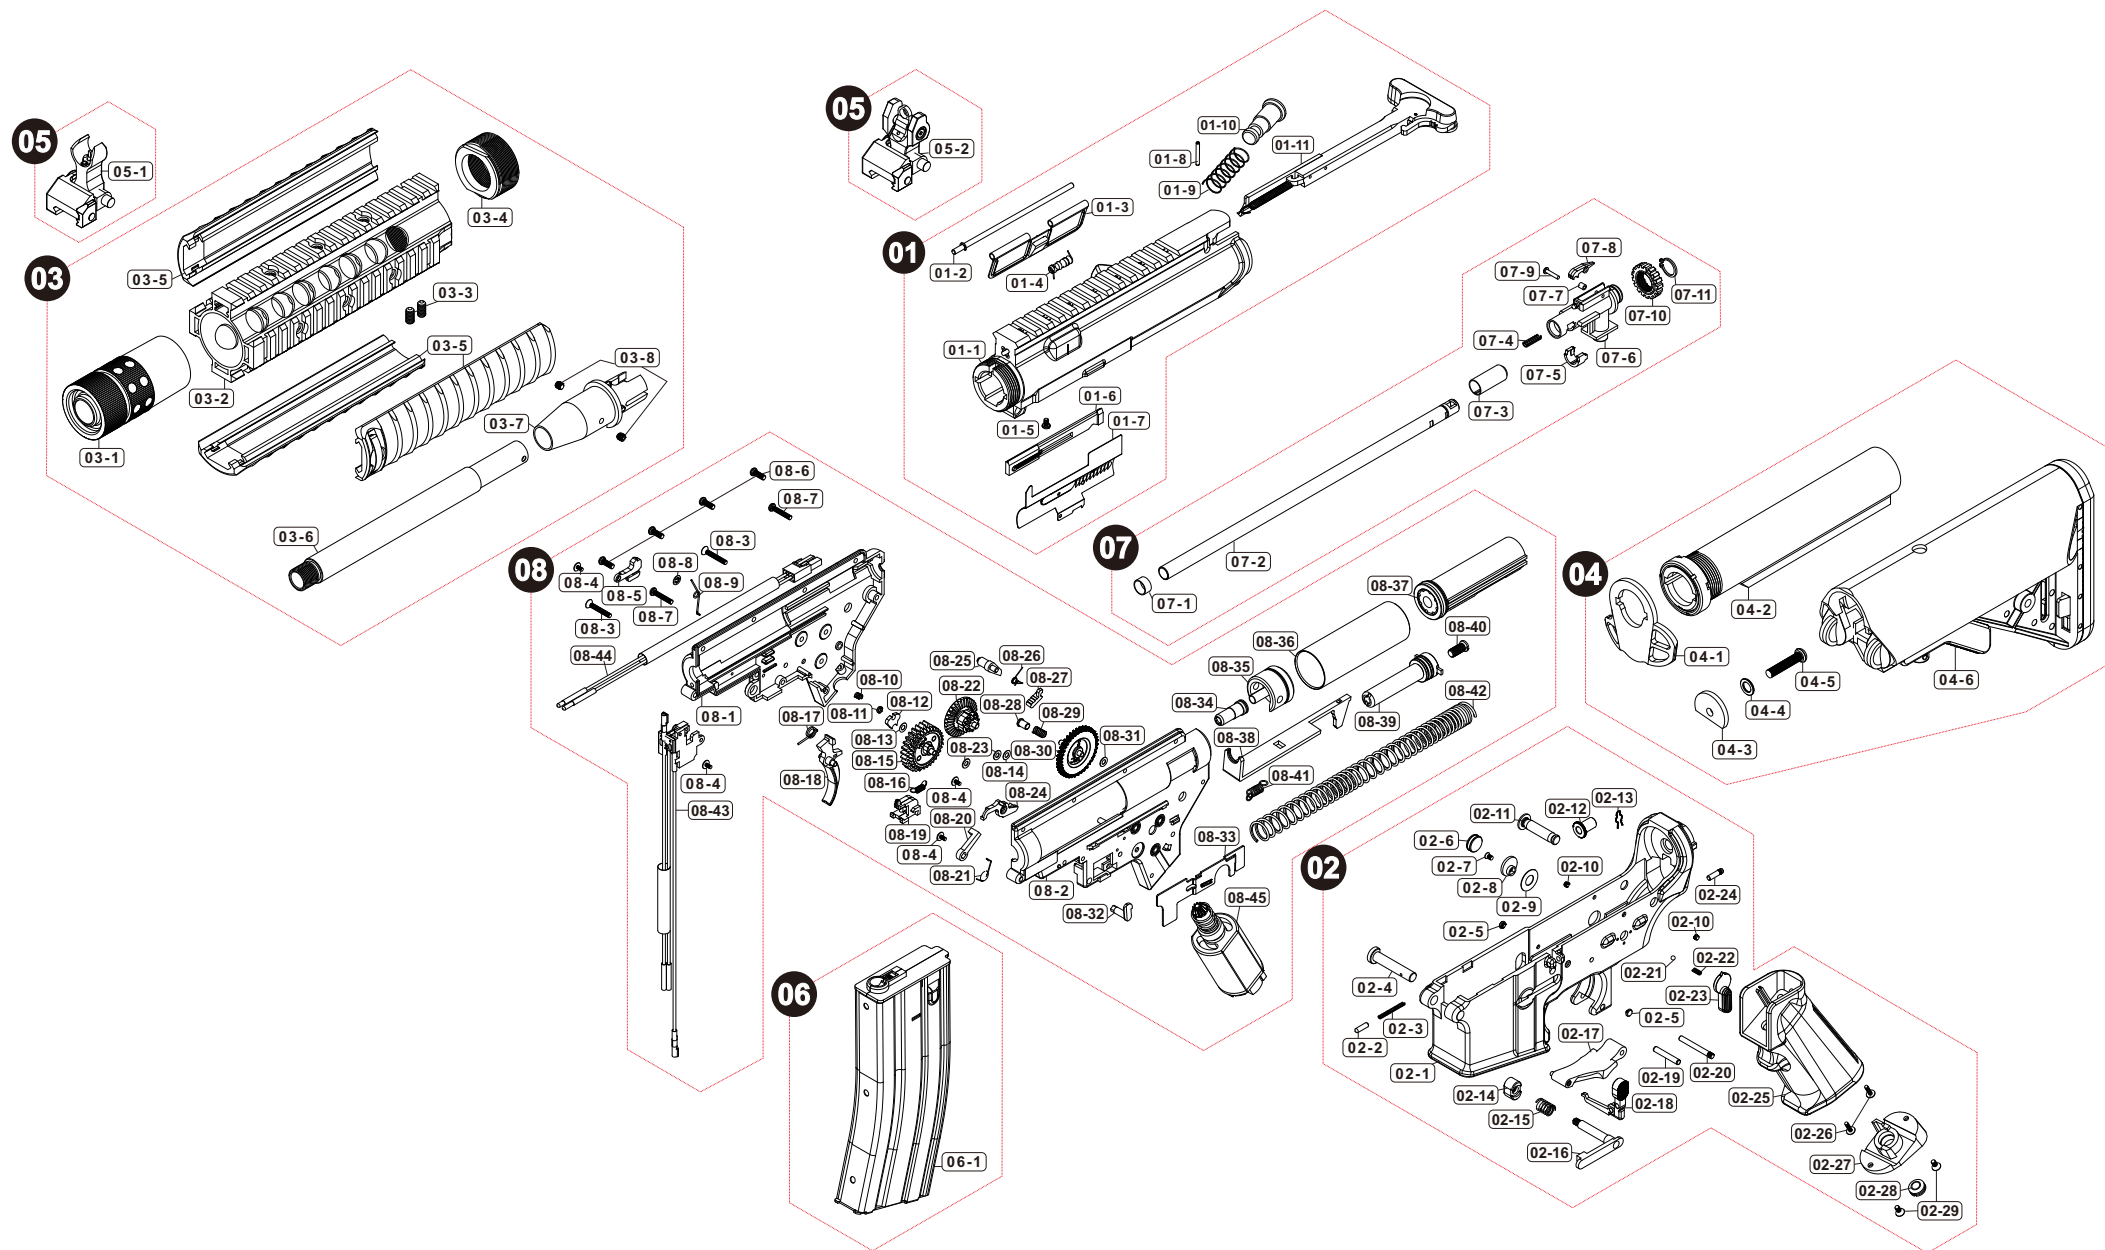

Parts List

Vr16 Quake SB

Manufactured by VegaForceCompany, Made in Taiwan. <http://www.gb-tech.com.tw>

Parts List

Vr16 Quake SB

01 UPPER RECEIVER

01-1	V020URV014
01-2	V020ADC031
01-3	V020ADC000
01-4	V020SPG030
01-5	PSCW030421
01-6	V020BLT031
01-7	V020BLT010
01-8	PB0T021601
01-9	V020SPG040
01-10	V020BLT020
01-11	V020CLR000

03 BARREL / FOREARM

03-1	V020FHR010
03-2	V028HGD030
03-3	PSCW051003
03-4	U576HGD030
03-5	V000SP1600
03-6	V020BRL1A0
03-7	V020BRL162
03-8	PSCW040403

07 HOP SYTEM

07-1	V000HOP030
07-2	V000TUB250
07-3	V000HOP010
07-4	V020SPG0E0
07-5	V020HOP080
07-6	V020HOP090
07-7	V000HOP020
07-8	PRVT021001
07-9	V020HOP0A0
07-10	V020HOP0B0
07-11	PBUKSTW11