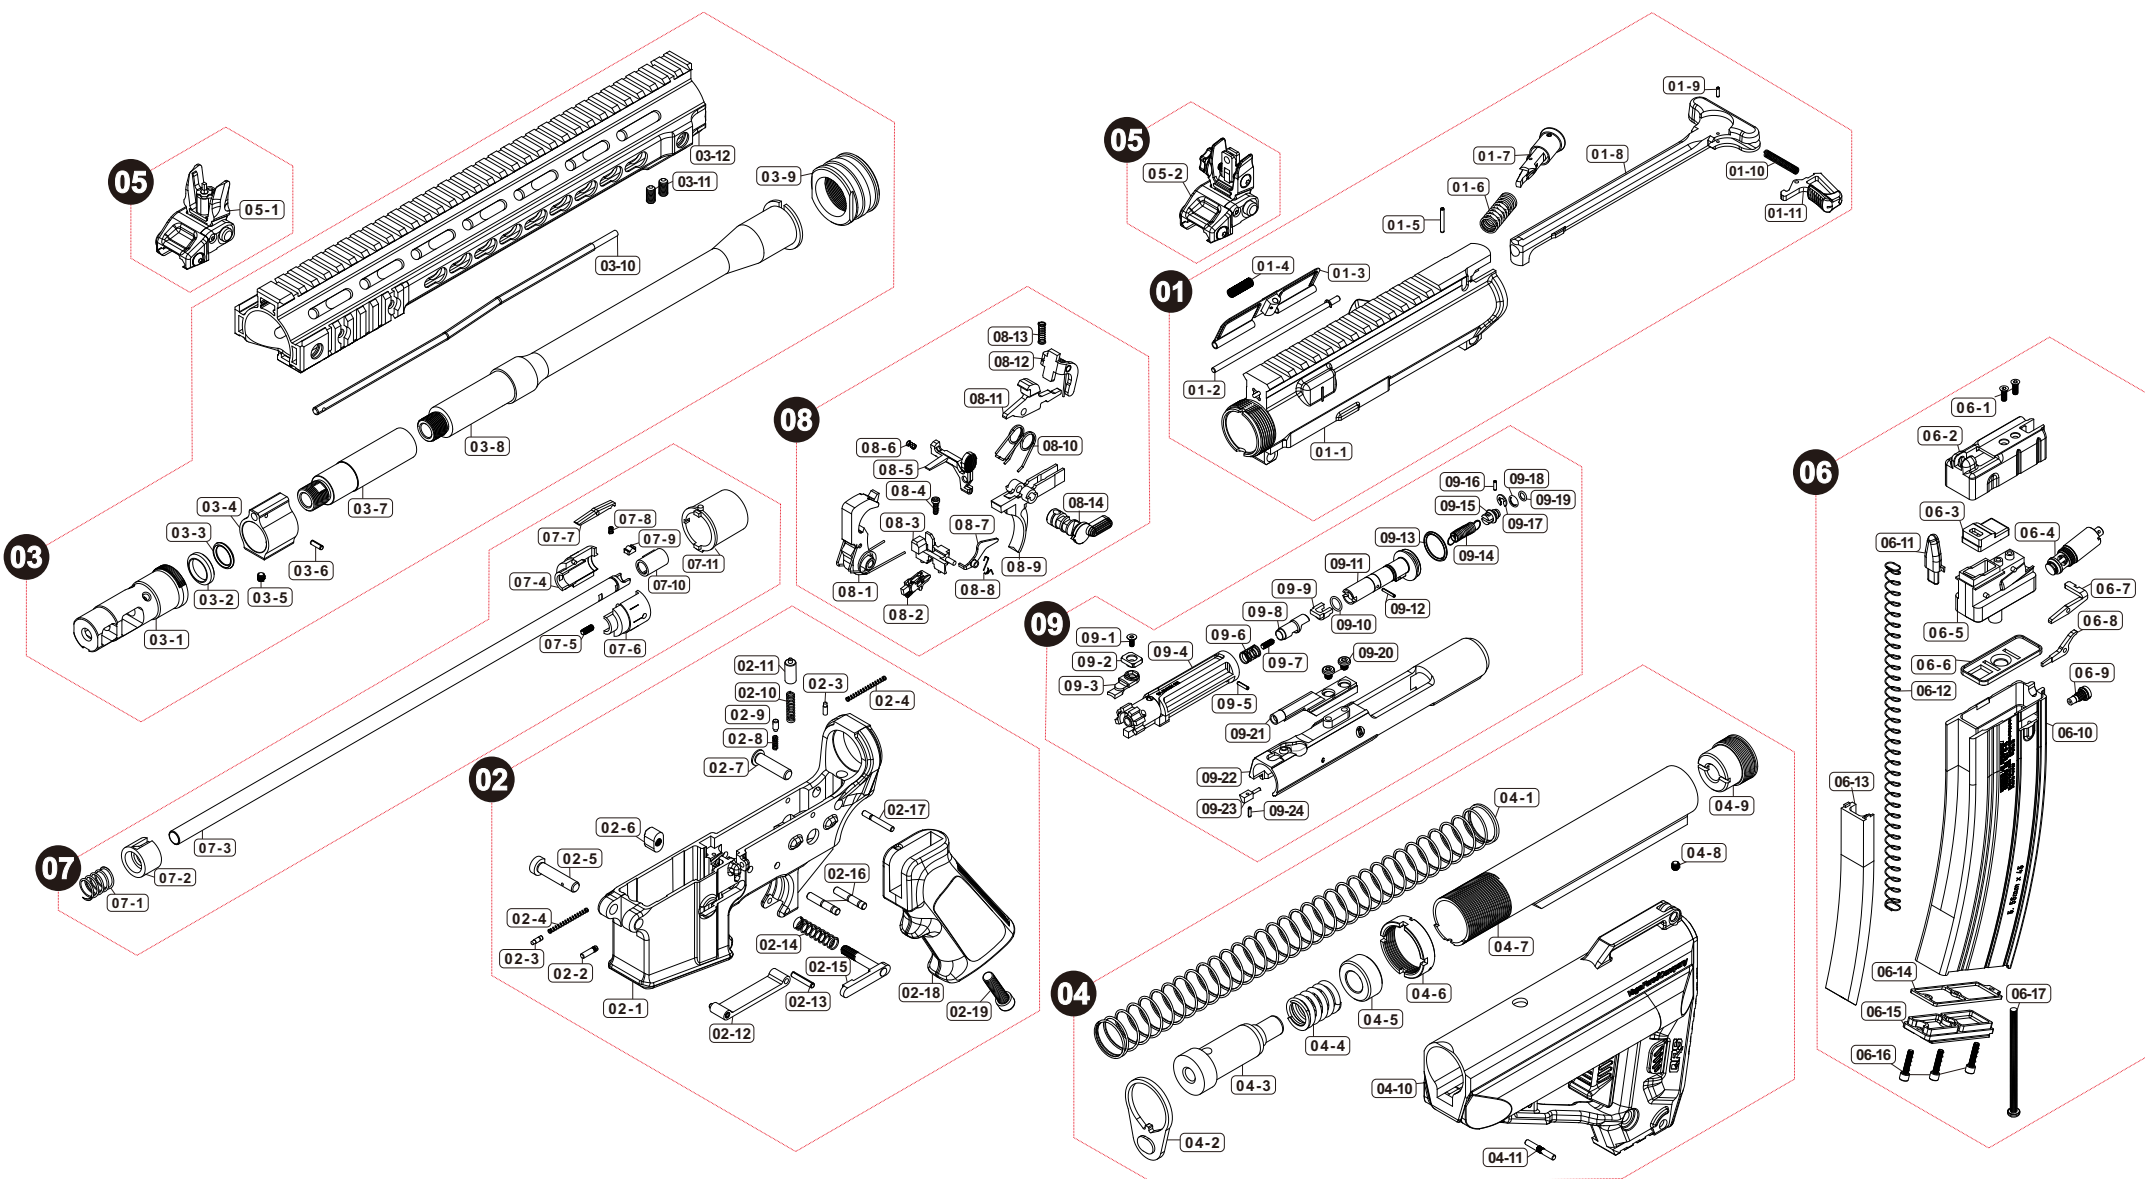

Parts List

VR16 Saber Carbine GBB

Manufactured by VegaForceCompany, Made in Taiwan. <http://www.gb-tech.com.tw>

Parts List

VR16 Saber Carbine GBB

01 UPPER RECEIVER

01-1	VG20URV010
01-2	V020ADC031
01-3	VG20ADC000
01-4	V020SPG030
01-5	PBOT021601
01-6	VG20SPG001
01-7	VG20BLT000
01-8	VG20CLR010
01-9	PBOT160601
01-10	V020SPG050
01-11	V023CLR040

02 LOWER RECEIVER

02-1	VG20LRV0H0
02-2	VG20BRB000
02-3	VG20LRV090
02-4	VG20SPG010
02-5	VG20LRV070
02-6	VG20LRV050
02-7	VG20LRV040
02-8	VG20SPG011
02-9	VG20MSY020
02-10	VG20SPG019
02-11	VG20BFR020
02-12	VG20TGD000
02-13	PBOT031601
02-14	VG20SPG008
02-15	VG20LRV030
02-16	VG20THG020
02-17	VG20BFR040
02-18	VG20GRP010
02-19	PSCW062504

03 BARREL / FOREARM

03-1	V020FHR020
03-2	V020BRL030
03-3	PRIG000005
03-4	V026GBK030
03-5	PSCW040403
03-6	PBOT020801
03-7	VG20BRL080
03-8	VG20BRL0C0
03-9	V028HGD010
03-10	V028HGD0C0
03-11	PSCW051003
03-12	V028HGD0A0

04 STOCK

04-1	VG20SPG025
04-2	VG20LRV080
04-3	VG20BFR011
04-4	VG20SPG026
04-5	VG20BFR060
04-6	VG20SPC210
04-7	VG20SPC120
04-8	PSCW040403
04-9	VG20SPC110
04-10	V020STK200
04-11	PBOT032202

05 SIGHTS

05-1	V020FST600
05-2	V020RST600