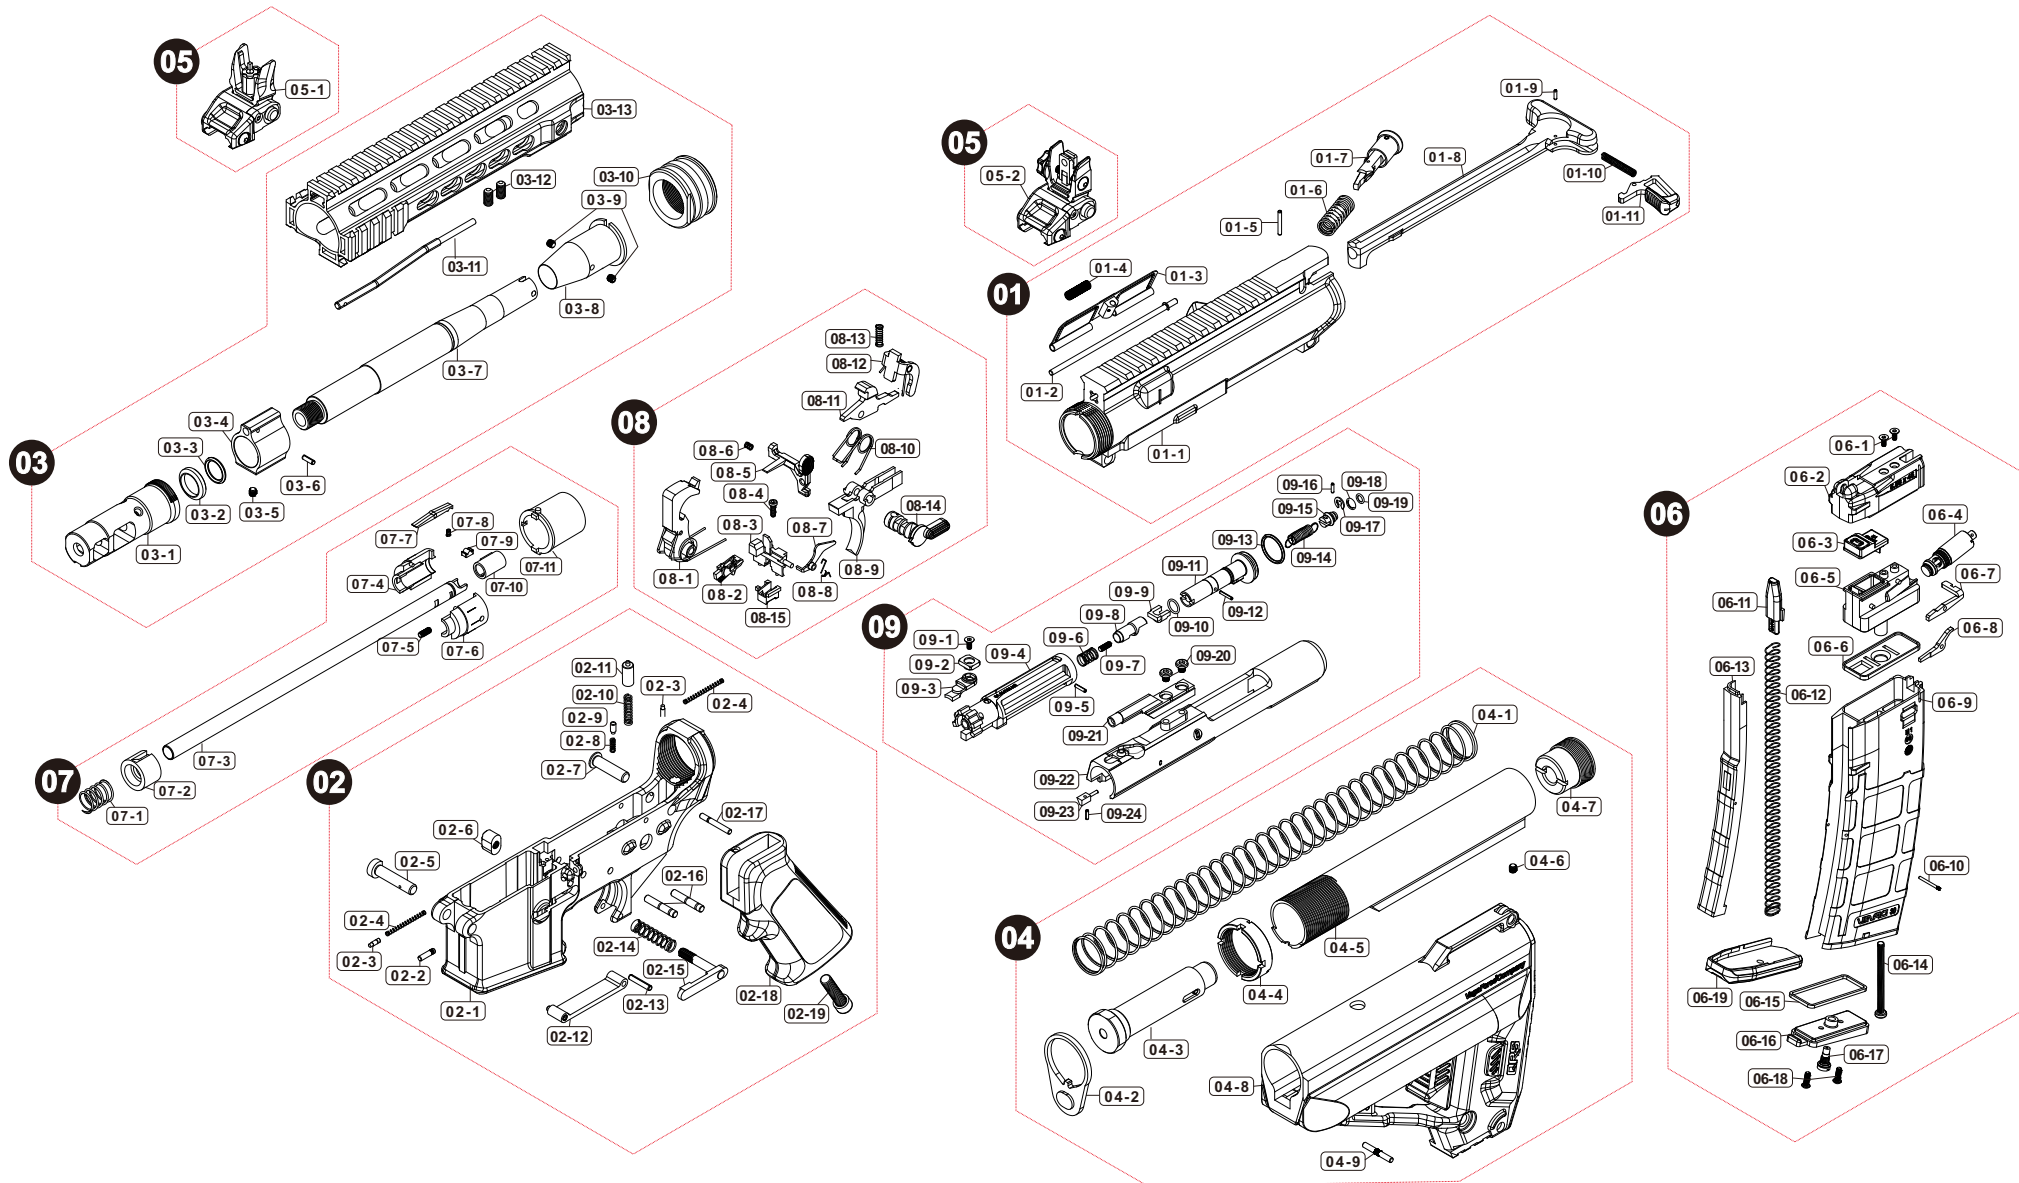

Parts List

Vr16 Saber CQB GBB 2017

Manufactured by VegaForceCompany, Made in Taiwan. <http://www.gb-tech.com.tw>

Parts List

Vr16 Saber CQB GBB 2017

01 UPPER RECEIVER

01-1	VG20URV010
01-2	V020ADC031
01-3	VG20ADC000
01-4	V020SPG030
01-5	PBOT021601
01-6	VG20SPG001
01-7	VG20BLT000
01-8	VG20CLR010
01-9	PBOT160601
01-10	V020SPG050
01-11	V023CLR040

02 LOWER RECEIVER

02-1	VG20LRV0H0
02-2	VG20BRB000
02-3	VG20LRV090
02-4	VG20SPG010
02-5	VG20LRV070
02-6	VG20LRV050
02-7	VG20LRV040
02-8	VG20SPG011
02-9	VG20MSY020
02-10	VG20SPG019
02-11	VG20BFR020
02-12	VG20TGD000
02-13	PBOT031601
02-14	VG20SPG008
02-15	VG20LRV030
02-16	VG20THG020
02-17	VG20BFR040
02-18	VG20GRP010
02-19	PSCW062504

03 BARREL / FOREARM

03-1	V020FHR020
03-2	V020BRL030
03-3	PRIG000005
03-4	V026GBK030
03-5	PSCW040403
03-6	PBOT020801
03-7	VG20BRL0D0
03-8	PSCW040403
03-9	VG20BRL020
03-10	V028HGD010
03-11	V028HGD0B0
03-12	PSCW051003
03-13	V028HGD0F0

04 STOCK

04-1	VG20SPG025
04-2	VG20LRV080
04-3	VG20CBFR000
04-4	VG20SPC120
04-5	PSCW040403
04-6	VG20SPC110
04-7	V020STK200
04-8	PBOT032202

05 SIGHTS

05-1	V020FST600
05-2	V020RST600

06 MAGAZINE

06-1	PSCW030602
06-2	VG20MAG130
06-3	VG20MAG1E0
06-4	VG20MAG013
06-5	VG20MAG121
06-6	VG20MAG140
06-7	VG23MAG0C0
06-8	VG20MAG1B0
06-9	VG20MAG110
06-10	PBOT151702
06-11	VG20MAG150
06-12	VG20SPG015
06-13	VG20MAG160
06-14	PSCW045071
06-15	VG20MAG1C0
06-16	VG20MAG180
06-17	VG00VAV010
06-18	PSCW030801
06-19	VG20MAG170