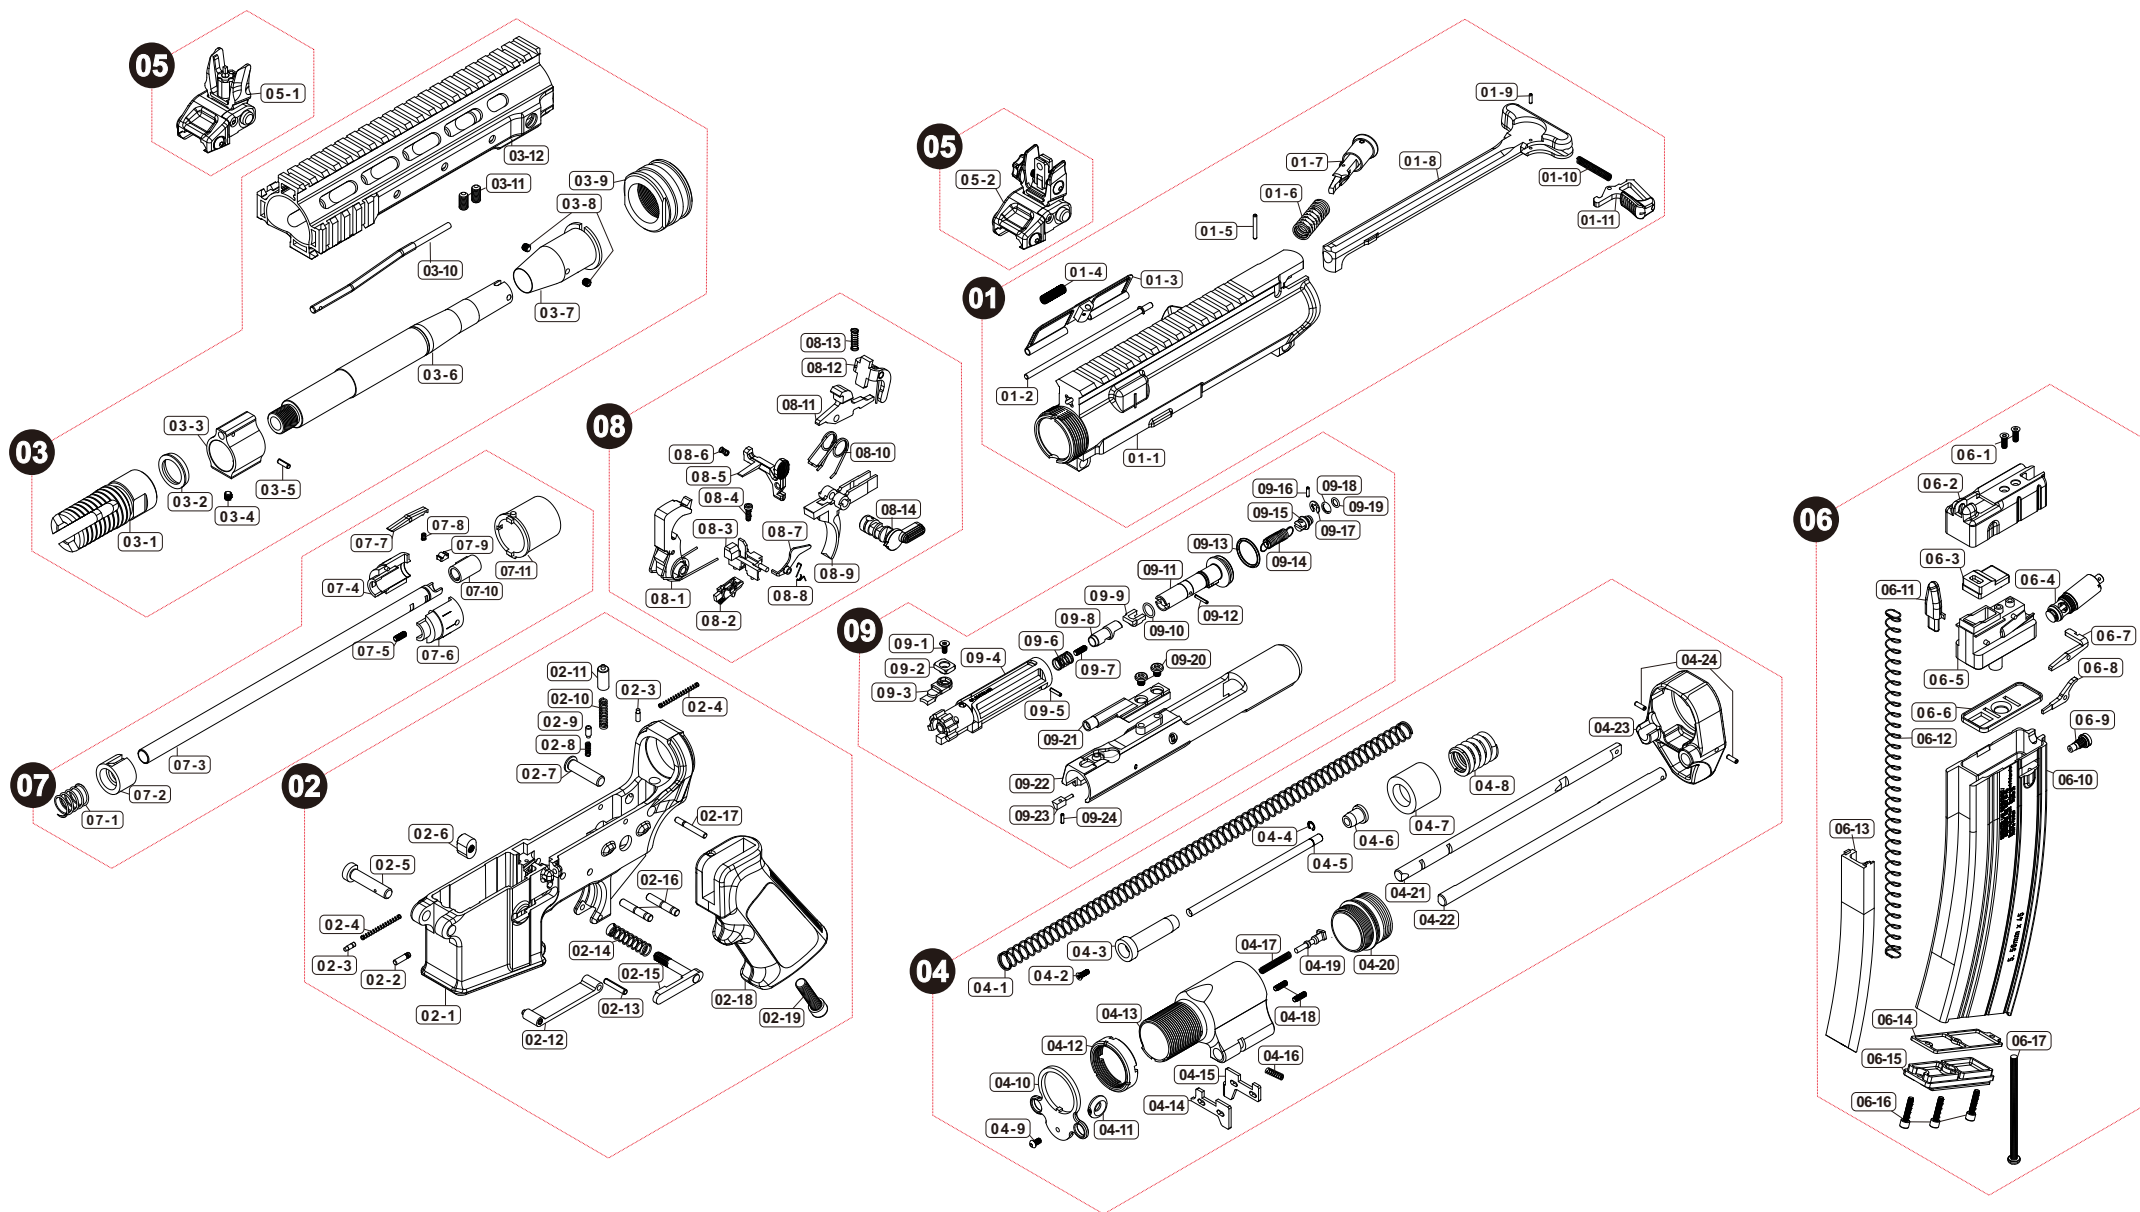

Parts List

Vr16 Saber VSBR GBB

Manufactured by VegaForceCompany, Made in Taiwan. <http://www.gb-tech.com.tw>

Parts List

Vr16 Saber VSBR GBB

01 UPPER RECEIVER

01-1	VG20URV010
01-2	V020ADC031
01-3	VG20ADC000
01-4	V020SPG030
01-5	PBOT021601
01-6	VG20SPG001
01-7	VG20BLT000
01-8	VG20CLR010
01-9	PBOT160601
01-10	V020SPG050
01-11	V023CLR040

02 LOWER RECEIVER

02-1	VG20LRV0H0
02-2	VG20BRB000
02-3	VG20LRV090
02-4	VG20SPG010
02-5	VG20LRV070
02-6	VG20LRV050
02-7	VG20LRV040
02-8	VG20SPG011
02-9	VG20MSY020
02-10	VG20SPG019
02-11	VG20BFR020
02-12	VG20TGD000
02-13	PBOT031601
02-14	VG20SPG008
02-15	VG20LRV030
02-16	VG20THG020
02-17	VG20BFR040
02-18	VG20GRP010
02-19	PSCW062504

03 BARREL / FOREARM

03-1	VG23FHR010
03-2	V040FHR010
03-3	V026GBK030
03-4	PSCW040403
03-5	PBOT020801
03-6	VG20BRL0D0
03-7	PSCW040403
03-8	VG20BRL020
03-9	V028HGD010
03-10	V028HGD0B0
03-11	PSCW051003
03-12	V028HGD080

04 STOCK

04-1	VGB1SPG019
04-2	PSCW030802
04-3	VG23SPC120
04-4	PBUKCTW18
04-5	VG23SPC110
04-6	VG23SPC040
04-7	VG23SPC010
04-8	VG20SPG026
04-9	PSCW030601
04-10	VG23STK160
04-11	VG23STK170
04-12	V020SPC040
04-13	VG23SPC050
04-14	VG23STK140
04-15	VG23STK150
04-16	V023SPG005
04-17	V020SPG050
04-18	PSCW031003
04-19	VG23SPC060
04-20	VG23SPC070
04-21	VG23STK110
04-22	VG23STK120
04-23	VG23STK130
04-24	PBOT250801