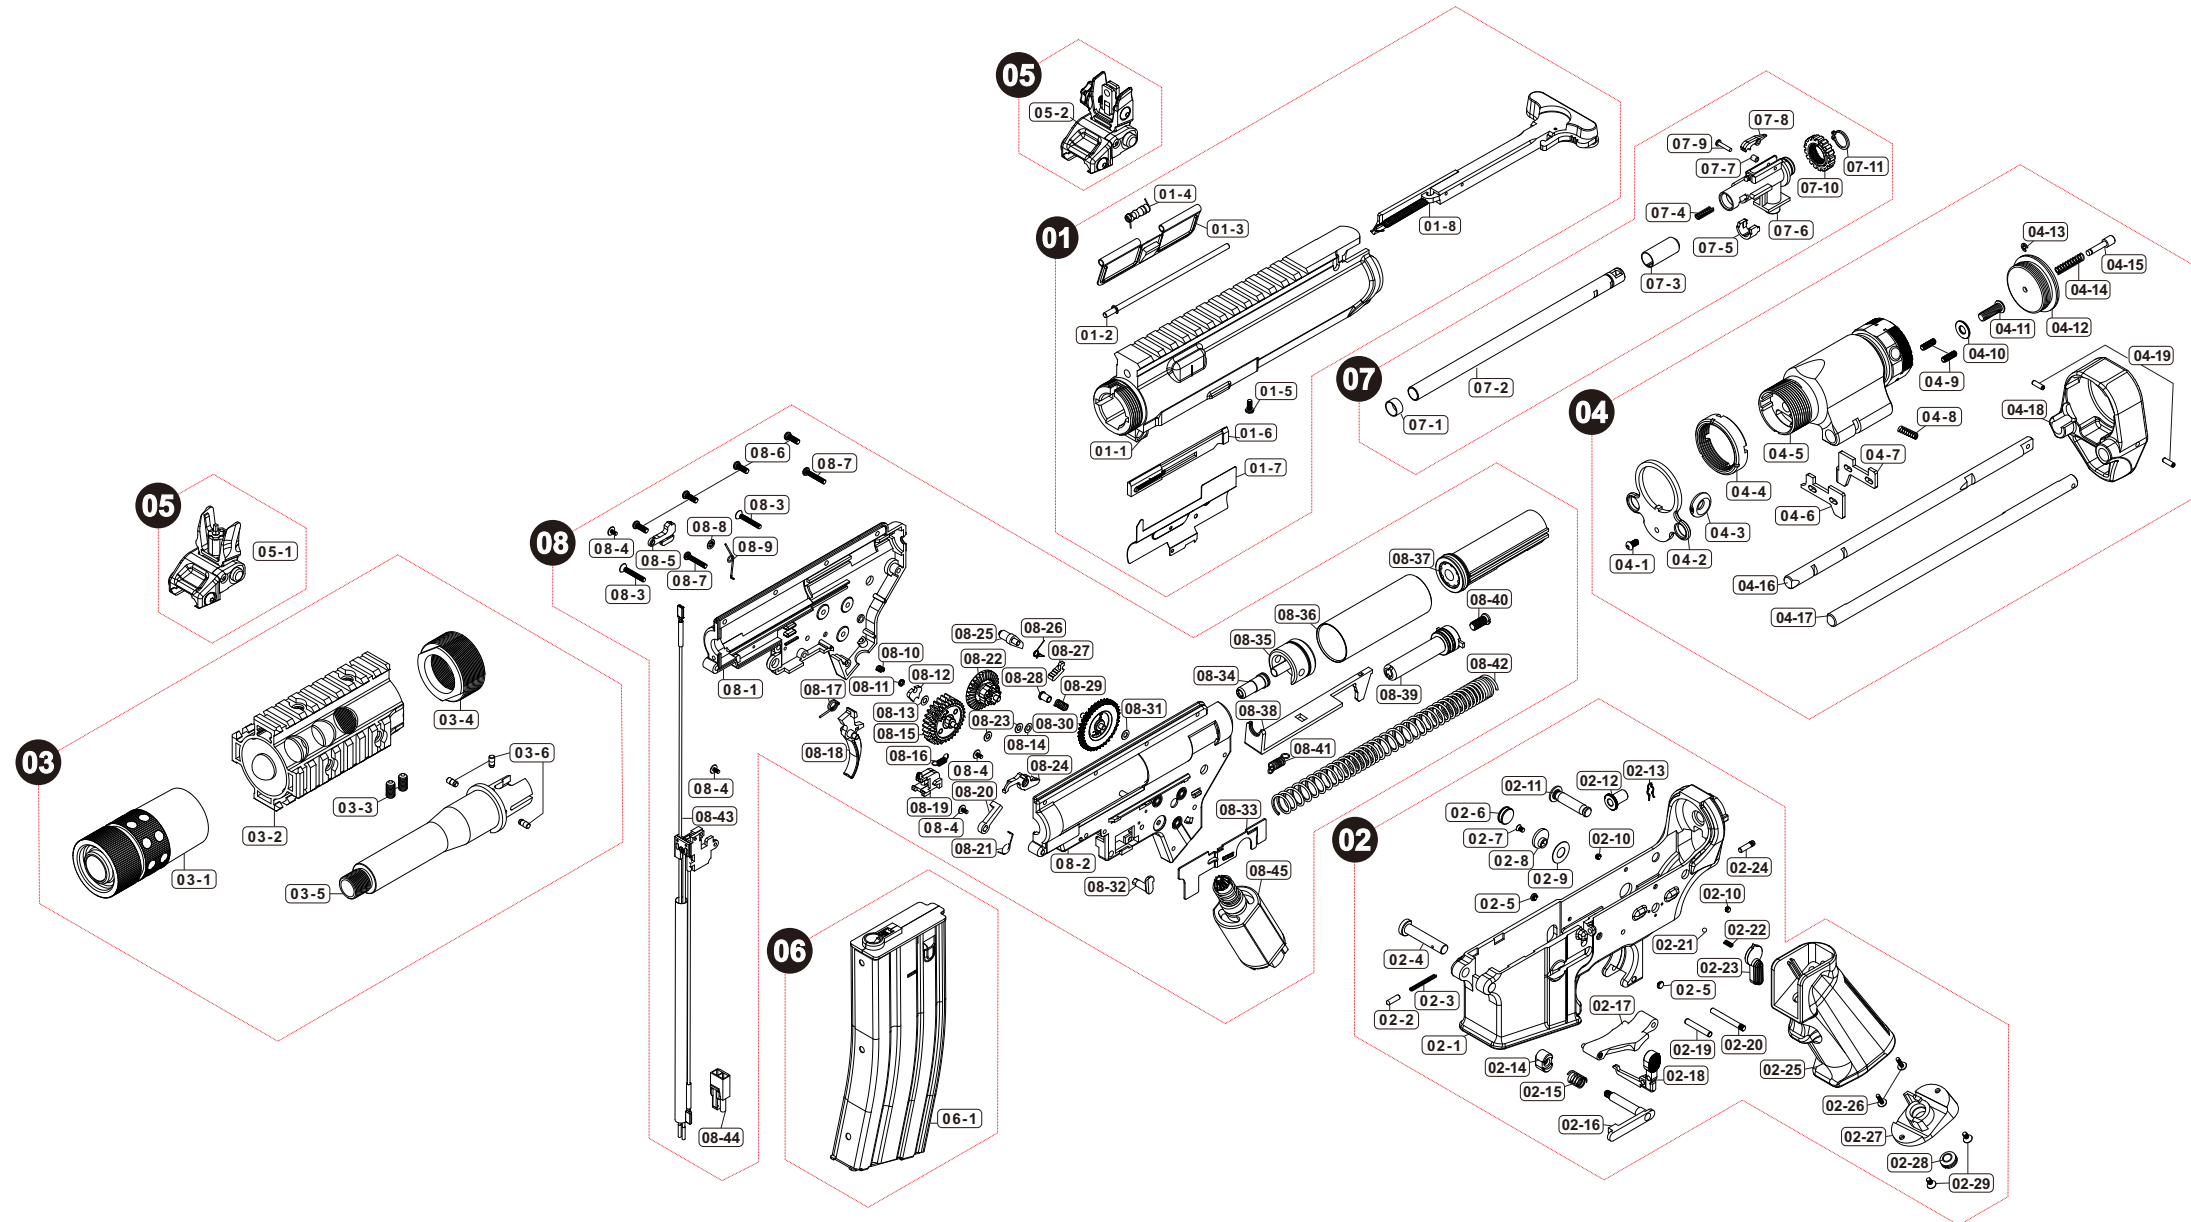

Parts List

Vr16 Stinger SB

Manufactured by VegaForceCompany, Made in Taiwan. <http://www.gb-tech.com.tw>

Parts List

Vr16 Stinger SB

01 UPPER RECEIVER

| | |
|------|------------|
| 01-1 | V022URV010 |
| 01-2 | V020ADC031 |
| 01-3 | V020ADC000 |
| 01-4 | V020SPG030 |
| 01-5 | PSCW030621 |
| 01-6 | V020BLT031 |
| 01-7 | V020BLT040 |
| 01-8 | V020CLR000 |

02 LOWER RECEIVER

| | |
|-------|------------|
| 02-1 | V020LRV125 |
| 02-2 | V020LRV080 |
| 02-3 | V020SPG080 |
| 02-4 | V020LRV050 |
| 02-5 | V020LRV030 |
| 02-6 | V020MSY011 |
| 02-7 | PSCW260422 |
| 02-8 | V020MSY060 |
| 02-9 | PWAS000005 |
| 02-10 | V020LRV040 |
| 02-11 | V020LRV060 |
| 02-12 | V020LRV070 |
| 02-13 | V020SPG0H0 |
| 02-14 | V020MRB011 |
| 02-15 | V020SPG070 |
| 02-16 | V020MRB021 |
| 02-17 | V070TGD000 |
| 02-18 | V020LRV201 |
| 02-19 | PBOT032001 |
| 02-20 | V020LRV020 |
| 02-21 | PBAL025001 |
| 02-22 | V020SPG0F0 |
| 02-23 | V023MSY011 |
| 02-24 | V020LRV300 |
| 02-25 | V020GRP010 |
| 02-26 | PSCW030827 |
| 02-27 | V020GRP020 |
| 02-28 | V020GRP030 |
| 02-29 | PSCW030602 |

03 BARREL / FOREARM

| | |
|------|------------|
| 03-1 | V020FHR010 |
| 03-2 | V028HGD020 |
| 03-3 | PSCW051003 |
| 03-4 | U576HGD030 |
| 03-5 | V020BRL190 |
| 03-6 | V020BRL1D0 |

04 STOCK

| | |
|-------|------------|
| 04-1 | PSCW030601 |
| 04-2 | VG23STK160 |
| 04-3 | VG23STK170 |
| 04-4 | V020SPC040 |
| 04-5 | V023SPC040 |
| 04-6 | VG23STK140 |
| 04-7 | VG23STK150 |
| 04-8 | V023SPG005 |
| 04-9 | PSCW031003 |
| 04-10 | PWAS000002 |
| 04-11 | PSCW051501 |
| 04-12 | V023SPC050 |
| 04-13 | PBUKEETW25 |
| 04-14 | V023SPG009 |
| 04-15 | V023SPC060 |
| 04-16 | VG23STK110 |
| 04-17 | VG23STK120 |
| 04-18 | VG23STK130 |
| 04-19 | PBOT250801 |